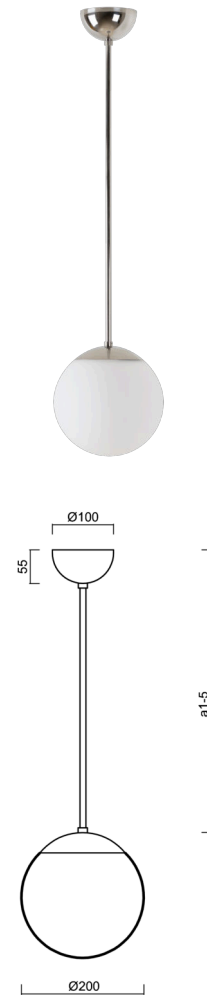

ISIS P1 PM-M

Product code: ISI71656

Type: Z11/PM1M/a2 NL

Short description of the luminaire: Stainless polished pendant E27 light ON/OFF and PMMA matt shade.

Technical

Types of luminaires	Classic on/off
Mounting type	Suspended - rod
Base material	stainless steel steel
Shade material	opal polymethyl methacrylate
Base color	polished stainless steel
Shade color	white
Holding the shade	steel holder
Mounting location	ceiling
Width	200 mm
Length	200 mm
Height	200 mm
Diameter	ø 200 mm
Hinge length	400 mm
mounting holes (diameter)	none
Installation wire (diameter)	none
Impact strength	IK06
Operating temperature	from -20°C to +30°C

Electric

Voltage type	AC
AC voltage	220 - 240 V
Power consumption	25 W
Ingress Protection	IP40
Socket	E27
terminal block	none

Luminous

Blue light hazard	Risk group 0

Eulum data for calculation programs are available at www.osmont.cz.