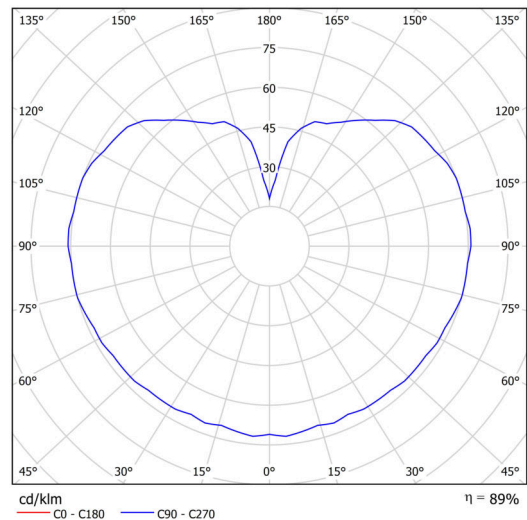

ISIS P1 PM-M

Product code: ISI71656

Type: Z11/PM1M/a2 NL

Short description of the luminaire: Stainless polished pendant E27 light ON/OFF and PMMA matt shade.

Technical

Types of luminaires	Classic on/off
Mounting type	Suspended - rod
Base material	stainless steel steel
Shade material	opal polymethyl methacrylate
Base color	polished stainless steel
Shade color	white
Holding the shade	steel holder
Mounting location	ceiling
Width	200 mm
Length	200 mm
Height	200 mm
Diameter	ø 200 mm
Hinge length	400 mm
mounting holes (diameter)	none
Installation wire (diameter)	none
Impact strength	IK06
Operating temperature	from -20°C to +30°C

Electric

Voltage type	AC
AC voltage	220 - 240 V
Power consumption	25 W
Ingress Protection	IP40
Socket	E27
terminal block	none

Luminous

Blue light hazard	Risk group 0

Eulum data for calculation programs are available at www.osmont.cz.