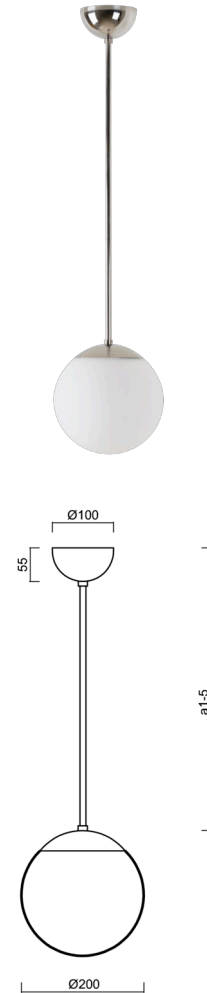

ISIS P1 PM-M

Product code: ISI71655

Type: Z11/PM1M/a1 NL

Short description of the luminaire: Stainless polished pendant E27 light ON/OFF and PMMA matt shade.

Technical

Types of luminaires	Classic on/off
Mounting type	Suspended - rod
Base material	stainless steel steel
Shade material	opal polymethyl methacrylate
Base color	polished stainless steel
Shade color	white
Holding the shade	steel holder
Mounting location	ceiling
Width	200 mm
Length	200 mm
Height	200 mm
Diameter	ø 200 mm
Hinge length	200 mm
mounting holes (diameter)	none
Installation wire (diameter)	none
Impact strength	IK06
Operating temperature	from -20°C to +30°C

Electric

Voltage type	AC
AC voltage	220 - 240 V
Power consumption	25 W
Ingress Protection	IP40
Socket	E27
terminal block	none

Luminous

Blue light hazard	Risk group 0

Eulum data for calculation programs are available at www.osmont.cz.