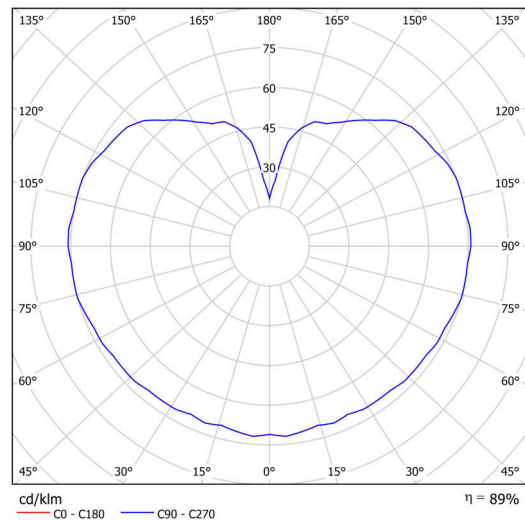

ISIS P1 PM-M

Product code: ISI71655

Type: Z11/PM1M/a1 NL

Short description of the luminaire: Stainless polished pendant E27 light ON/OFF and PMMA matt shade.

Technical

Types of luminaires	Classic on/off
Mounting type	Suspended - rod
Base material	stainless steel steel
Shade material	opal polymethyl methacrylate
Base color	polished stainless steel
Shade color	white
Holding the shade	steel holder
Mounting location	ceiling
Width	200 mm
Length	200 mm
Height	200 mm
Diameter	ø 200 mm
Hinge length	200 mm
mounting holes (diameter)	none
Installation wire (diameter)	none
Impact strength	IK06
Operating temperature	from -20°C to +30°C

Electric

Voltage type	AC
AC voltage	220 - 240 V
Power consumption	25 W
Ingress Protection	IP40
Socket	E27
terminal block	none

Luminous

Blue light hazard	Risk group 0

Eulum data for calculation programs are available at www.osmont.cz.