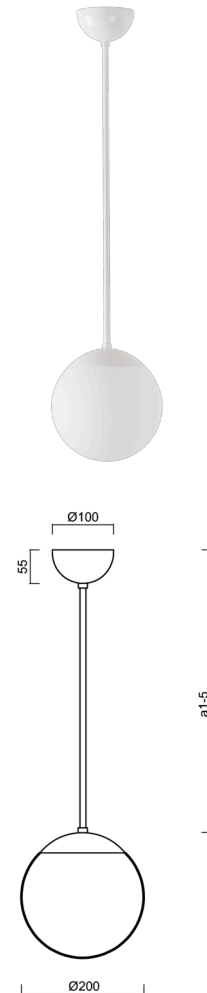

ISIS P1 PM-M

Z11/PM1M/a1 B

WWW.OSMONT.CZ

ISIS P1 PM-M

Product code: ISI71640

Type: Z11/PM1M/a1 B

Short description of the luminaire: White pendant E27 light ON/OFF and PMMA matt shade.

Technical

Types of luminaires	Classic on/off
Mounting type	Suspended - rod
Base material	steel
Shade material	opal polymethyl methacrylate
Base color	white Ral9003
Shade color	white
Holding the shade	steel holder
Mounting location	ceiling
Width	200 mm
Length	200 mm
Height	200 mm
Diameter	ø 200 mm
Hinge length	200 mm
mounting holes (diameter)	none
Installation wire (diameter)	none
Impact strength	IK06
Operating temperature	from -20°C to +30°C

Electric

Voltage type	AC
AC voltage	220 - 240 V
Power consumption	25 W
Ingress Protection	IP40
Socket	E27
terminal block	none

Luminous

Blue light hazard	Risk group 0
-------------------	--------------

Eulum data for calculation programs are available at www.osmont.cz.