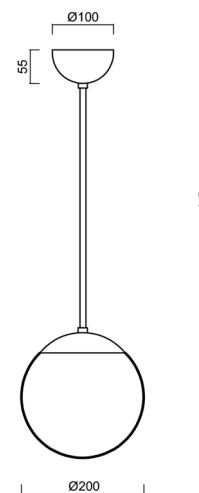

Technical

Types of luminaires	Dimmable
Mounting type	Suspended - rod
Base material	stainless steel steel
Shade material	glossy polymethyl methacrylate
Base color	brushed stainless steel
Shade color	white
Holding the shade	steel holder
Mounting location	ceiling
Width	200 mm
Length	200 mm
Height	200 mm
Diameter	ø 200 mm
Hinge length	600 mm
mounting holes (diameter)	none
Installation wire (diameter)	none
Energy Class	D
Impact strength	IK06
Operating temperature	from -20°C to +30°C

Electric

Power consumption	8 W
Ingress Protection	IP40
Socket	LED modul
terminal block	none
Automatic circuit breaker type B16A	45 pcs
Automatic circuit breaker type C16A	70 pcs

Luminous

Lum. flux of luminaire	1130 lm
Lum. flux of light source	1280 lm
Luminaire efficacy	141 lm/W
Temperature	4000 K
Rated life time LED L80/B10	100000 hours
CRI	Ra80
MacAdam	3
Blue light hazard	Risk group 0

Eulum data for calculation programs are available at www.osmont.cz.

Logistic

EAN	8591728049393
Weight NTTO	1.3 Kg
Weight BTTO	1.9 Kg
Number of cartons	2 pcs
Package volume	0.02 m ³
Package 1 width	0.21 m
Package 1 length	0.21 m
Package 1 height	0.205 m
Warranty*	60 months