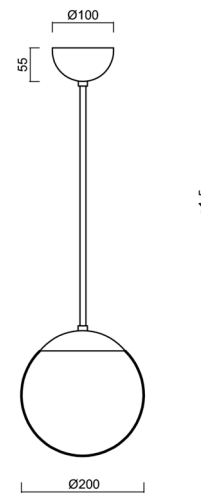

ISIS P1 PM

LED-5L05E500Z11/PM1/a2 NL DALI 4K#

WWW.OSMONT.CZ

ISIS P1 PM

Product code: ISI72856

Type: LED-5L05E500Z11/PM1/a2 NL DALI 4K#

Short description of the luminaire: Stainless polished finish | pendant LED light | dimmable DALI | PMMA shade

Technical

Types of luminaires	Dimmable
Mounting type	Suspended - rod
Base material	stainless steel steel
Shade material	glossy polymethyl methacrylate
Base color	polished stainless steel
Shade color	white
Holding the shade	steel holder
Mounting location	ceiling
Width	200 mm
Length	200 mm
Height	200 mm
Diameter	ø 200 mm
Hinge length	400 mm
mounting holes (diameter)	none
Installation wire (diameter)	none
Energy Class	D
Impact strength	IK06
Operating temperature	from -20°C to +30°C

Electric

Power consumption	8 W
Ingress Protection	IP40
Socket	LED modul
terminal block	none
Automatic circuit breaker type B16A	45 pcs
Automatic circuit breaker type C16A	70 pcs

Luminous

Lum. flux of luminaire	1130 lm
Lum. flux of light source	1280 lm
Luminaire efficacy	141 lm/W
Temperature	4000 K
Rated life time LED L80/B10	100000 hours
CRI	Ra80
MacAdam	3
Blue light hazard	Risk group 0

Eulum data for calculation programs are available at www.osmont.cz.

Logistic

EAN	8591728049287
Weight NTTO	1.25 Kg
Weight BTTO	1.85 Kg
Number of cartons	2 pcs
Package volume	0.02 m ³
Package 1 width	0.21 m
Package 1 length	0.21 m
Package 1 height	0.205 m
Warranty*	60 months