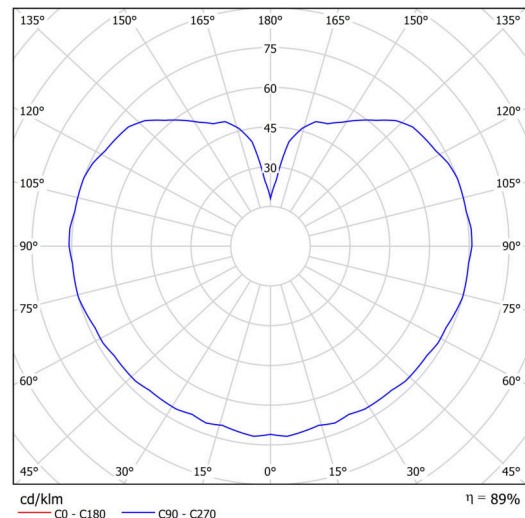

ISIS P1 PM

Product code: ISI72856

Type: LED-5L05E500Z11/PM1/a2 NL DALI 4K#

Short description of the luminaire: Stainless polished finish | pendant LED light | dimmable DALI | PMMA shade

Technical

Types of luminaires	Dimmable
Mounting type	Suspended - rod
Base material	stainless steel steel
Shade material	glossy polymethyl methacrylate
Base color	polished stainless steel
Shade color	white
Holding the shade	steel holder
Mounting location	ceiling
Width	200 mm
Length	200 mm
Height	200 mm
Diameter	ø 200 mm
Hinge length	400 mm
mounting holes (diameter)	none
Installation wire (diameter)	none
Energy Class	D
Impact strength	IK06
Operating temperature	from -20°C to +30°C

Electric

Power consumption	8 W
Ingress Protection	IP40
Socket	LED modul
terminal block	none
Automatic circuit breaker type B16A	45 pcs
Automatic circuit breaker type C16A	70 pcs

Luminous

Lum. flux of luminaire	1130 lm
Lum. flux of light source	1280 lm
Luminaire efficacy	141 lm/W
Temperature	4000 K
Rated life time LED L80/B10	100000 hours
CRI	Ra80
MacAdam	3
Blue light hazard	Risk group 0

Eulum data for calculation programs are available at www.osmont.cz.