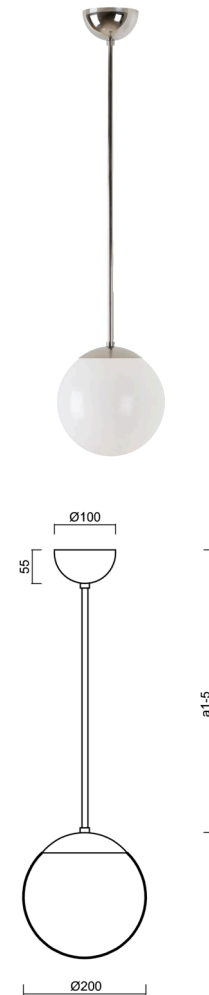

ISIS P1 PM

Product code: ISI72855

Type: LED-5L05E500Z11/PM1/a1 NL DALI 4K#

Short description of the luminaire: Stainless polished finish | pendant LED light | dimmable DALI | PMMA shade

Technical

Types of luminaires	Dimmable
Mounting type	Suspended - rod
Base material	stainless steel steel
Shade material	glossy polymethyl methacrylate
Base color	polished stainless steel
Shade color	white
Holding the shade	steel holder
Mounting location	ceiling
Width	200 mm
Length	200 mm
Height	200 mm
Diameter	ø 200 mm
Hinge length	200 mm
mounting holes (diameter)	none
Installation wire (diameter)	none
Energy Class	D
Impact strength	IK06
Operating temperature	from -20°C to +30°C

Electric

Power consumption	8 W
Ingress Protection	IP40
Socket	LED modul
terminal block	none
Automatic circuit breaker type B16A	45 pcs
Automatic circuit breaker type C16A	70 pcs

Luminous

Lum. flux of luminaire	1130 lm
Lum. flux of light source	1280 lm
Luminaire efficacy	141 lm/W
Temperature	4000 K
Rated life time LED L80/B10	100000 hours
CRI	Ra80
MacAdam	3
Blue light hazard	Risk group 0

Eulum data for calculation programs are available at www.osmont.cz.