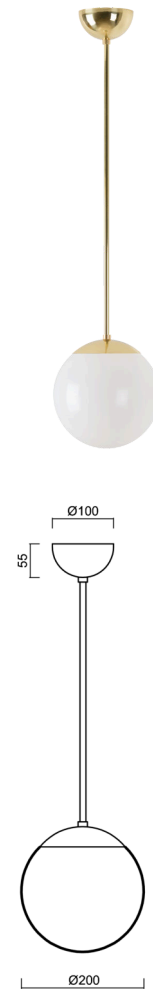

ISIS P1 PM

Product code: ISI72849

Type: LED-5L05E500Z11/PM1/a5 MS DALI 4K#

Short description of the luminaire: Brass polished finish | pendant LED light | dimmable DALI | PMMA shade

Technical

Types of luminaires	Dimmable
Mounting type	Suspended - rod
Base material	brass
Shade material	glossy polymethyl methacrylate
Base color	polished brass
Shade color	white
Holding the shade	steel holder
Mounting location	ceiling
Width	200 mm
Length	200 mm
Height	200 mm
Diameter	ø 200 mm
Hinge length	1000 mm
mounting holes (diameter)	none
Installation wire (diameter)	none
Energy Class	D
Impact strength	IK06
Operating temperature	from -20°C to +30°C

Electric

Power consumption	8 W
Ingress Protection	IP40
Socket	LED modul
terminal block	none
Automatic circuit breaker type B16A	45 pcs
Automatic circuit breaker type C16A	70 pcs

Luminous

Lum. flux of luminaire	1130 lm
Lum. flux of light source	1280 lm
Luminaire efficacy	141 lm/W
Temperature	4000 K
Rated life time LED L80/B10	100000 hours
CRI	Ra80
MacAdam	3
Blue light hazard	Risk group 0

Eulum data for calculation programs are available at www.osmont.cz.