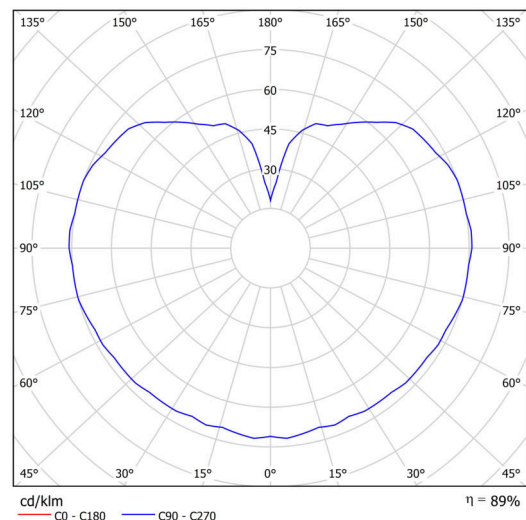

Luminous

Lum. flux of luminaire	1130 lm
Lum. flux of light source	1280 lm
Luminaire efficacy	141 lm/W
Temperature	4000 K
Rated life time LED L80/B10	100000 hours
CRI	Ra80
MacAdam	3
Blue light hazard	Risk group 0