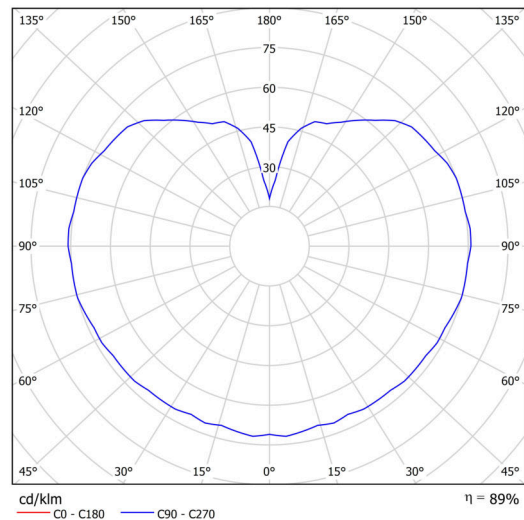

ISIS P1 PM

Product code: ISI72828

Type: LED-5L05E500Z11/PM1/a4 B DALI 4K#

Short description of the luminaire: White color | pendant LED light | dimmable DALI | PMMA shade

Technical

Types of luminaires	Dimmable
Mounting type	Suspended - rod
Base material	steel
Shade material	glossy polymethyl methacrylate
Base color	white Ra9003
Shade color	white
Holding the shade	steel holder
Mounting location	ceiling
Width	200 mm
Length	200 mm
Height	200 mm
Diameter	ø 200 mm
Hinge length	800 mm
mounting holes (diameter)	none
Installation wire (diameter)	none
Energy Class	D
Impact strength	IK06
Operating temperature	from -20°C to +30°C

Electric

Power consumption	8 W
Ingress Protection	IP40
Socket	LED modul
terminal block	none
Automatic circuit breaker type B16A	45 pcs
Automatic circuit breaker type C16A	70 pcs

Luminous

Lum. flux of luminaire	1130 lm
Lum. flux of light source	1280 lm
Luminaire efficacy	141 lm/W
Temperature	4000 K
Rated life time LED L80/B10	100000 hours
CRI	Ra80
MacAdam	3
Blue light hazard	Risk group 0

Eulum data for calculation programs are available at www.osmont.cz.