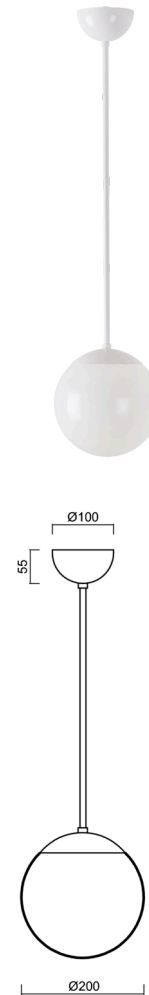

ISIS P1 PM

Product code: ISI72828

Type: LED-5L05E500Z11/PM1/a4 B DALI 4K#

Short description of the luminaire: White color | pendant LED light | dimmable DALI | PMMA shade

Technical

Types of luminaires	Dimmable
Mounting type	Suspended - rod
Base material	steel
Shade material	glossy polymethyl methacrylate
Base color	white Ra9003
Shade color	white
Holding the shade	steel holder
Mounting location	ceiling
Width	200 mm
Length	200 mm
Height	200 mm
Diameter	ø 200 mm
Hinge length	800 mm
mounting holes (diameter)	none
Installation wire (diameter)	none
Energy Class	D
Impact strength	IK06
Operating temperature	from -20°C to +30°C

Electric

Power consumption	8 W
Ingress Protection	IP40
Socket	LED modul
terminal block	none
Automatic circuit breaker type B16A	45 pcs
Automatic circuit breaker type C16A	70 pcs

Luminous

Lum. flux of luminaire	1130 lm
Lum. flux of light source	1280 lm
Luminaire efficacy	141 lm/W
Temperature	4000 K
Rated life time LED L80/B10	100000 hours
CRI	Ra80
MacAdam	3
Blue light hazard	Risk group 0

Eulum data for calculation programs are available at www.osmont.cz.