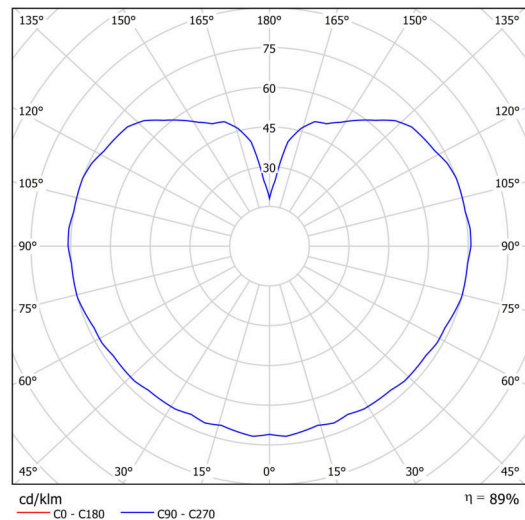

Technical

Types of luminaires	Classic on/off
Mounting type	Suspended - rod
Base material	steel
Shade material	glossy polymethyl methacrylate
Base color	white Ra9003
Shade color	white
Holding the shade	steel holder
Mounting location	ceiling
Width	200 mm
Length	200 mm
Height	200 mm
Diameter	ø 200 mm
Hinge length	800 mm
mounting holes (diameter)	none
Installation wire (diameter)	none
Energy Class	D
Impact strength	IK06
Operating temperature	from -20°C to +30°C

Luminous

Lum. flux of luminaire	1130 lm
Lum. flux of light source	1280 lm
Luminaire efficacy	141 lm/W
Temperature	4000 K
Rated life time LED L80/B10	100000 hours
CRI	Ra80
MacAdam	3
Blue light hazard	Risk group 0