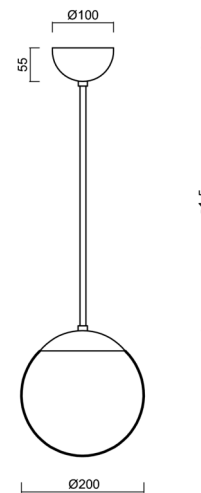

ISIS P1 PM

LED-5L05E500Z11/PM1/a4 NB DALI 3K#

WWW.OSMONT.CZ

ISIS P1 PM

Product code: ISI72368

Type: LED-5L05E500Z11/PM1/a4 NB DALI 3K#

Short description of the luminaire: Stainless brushed finish | pendant LED light | dimmable DALI | PMMA shade

Technical

Types of luminaires	Dimmable
Mounting type	Suspended - rod
Base material	stainless steel steel
Shade material	glossy polymethyl methacrylate
Base color	brushed stainless steel
Shade color	white
Holding the shade	steel holder
Mounting location	ceiling
Width	200 mm
Length	200 mm
Height	200 mm
Diameter	ø 200 mm
Hinge length	800 mm
mounting holes (diameter)	none
Installation wire (diameter)	none
Energy Class	D
Impact strength	IK06
Operating temperature	from -20°C to +30°C

Electric

Power consumption	8 W
Ingress Protection	IP40
Socket	LED modul
terminal block	none
Automatic circuit breaker type B16A	45 pcs
Automatic circuit breaker type C16A	70 pcs

Luminous

Lum. flux of luminaire	1080 lm
Lum. flux of light source	1230 lm
Luminaire efficacy	135 lm/W
Temperature	3000 K
Rated life time LED L80/B10	100000 hours
CRI	Ra80
MacAdam	3
Blue light hazard	Risk group 0

Eulum data for calculation programs are available at www.osmont.cz.

Logistic

EAN	8591728046606
Weight NTTO	1.35 Kg
Weight BTTO	1.95 Kg
Number of cartons	2 pcs
Package volume	0.02 m ³
Package 1 width	0.21 m
Package 1 length	0.21 m
Package 1 height	0.205 m
Warranty*	60 months