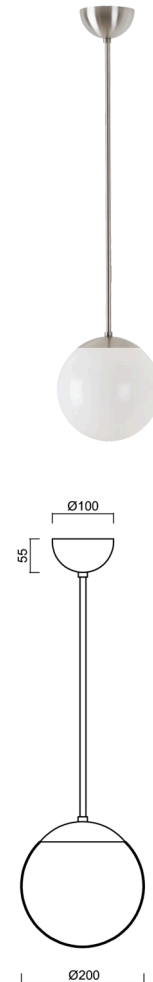

ISIS P1 PM

Z11/PM1/a4 NB

WWW.OSMONT.CZ

ISIS P1 PM

Product code: ISI71623

Type: Z11/PM1/a4 NB

Short description of the luminaire: Stainless brushed pendant E27 light ON/OFF and PMMA shade.

Technical

Types of luminaires	Classic on/off
Mounting type	Suspended - rod
Base material	stainless steel steel
Shade material	glossy polymethyl methacrylate
Base color	brushed stainless steel
Shade color	white
Holding the shade	steel holder
Mounting location	ceiling
Width	200 mm
Length	200 mm
Height	200 mm
Diameter	ø 200 mm
Hinge length	800 mm
mounting holes (diameter)	none
Installation wire (diameter)	none
Impact strength	IK06
Operating temperature	from -20°C to +30°C

Electric

Voltage type	AC
AC voltage	220 - 240 V
Power consumption	25 W
Ingress Protection	IP40
Socket	E27
terminal block	none

Luminous

Blue light hazard	Risk group 0
-------------------	--------------

Eulum data for calculation programs are available at www.osmont.cz.