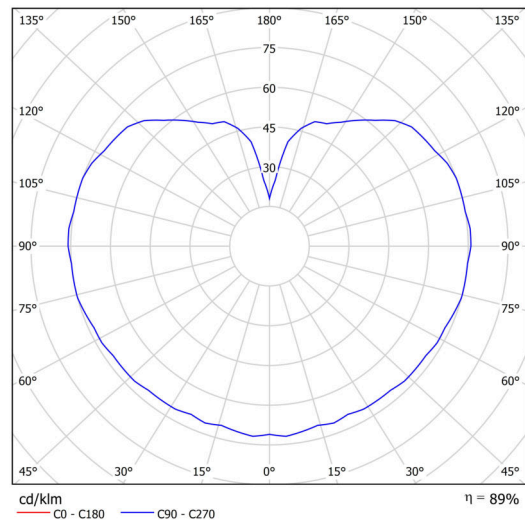

ISIS P1 PM

Product code: ISI71617

Type: Z11/PM1/a3 NL

Short description of the luminaire: Stainless polished pendant E27 light ON/OFF and PMMA shade.

Technical

Types of luminaires	Classic on/off
Mounting type	Suspended - rod
Base material	stainless steel steel
Shade material	glossy polymethyl methacrylate
Base color	polished stainless steel
Shade color	white
Holding the shade	steel holder
Mounting location	ceiling
Width	200 mm
Length	200 mm
Height	200 mm
Diameter	ø 200 mm
Hinge length	600 mm
mounting holes (diameter)	none
Installation wire (diameter)	none
Impact strength	IK06
Operating temperature	from -20°C to +30°C

Electric

Voltage type	AC
AC voltage	220 - 240 V
Power consumption	25 W
Ingress Protection	IP40
Socket	E27
terminal block	none

Luminous

Blue light hazard	Risk group 0

Eulum data for calculation programs are available at www.osmont.cz.