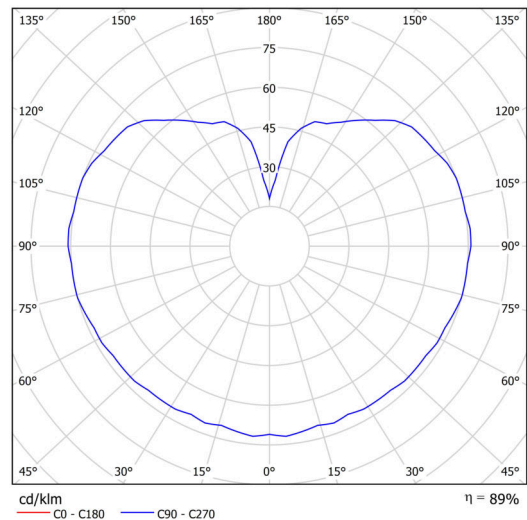

ISIS P1 PM

Product code: ISI71615

Type: Z11/PM1/a1 NL

Short description of the luminaire: Stainless polished pendant E27 light ON/OFF and PMMA shade.

Technical

Types of luminaires	Classic on/off
Mounting type	Suspended - rod
Base material	stainless steel steel
Shade material	glossy polymethyl methacrylate
Base color	polished stainless steel
Shade color	white
Holding the shade	steel holder
Mounting location	ceiling
Width	200 mm
Length	200 mm
Height	200 mm
Diameter	ø 200 mm
Hinge length	200 mm
mounting holes (diameter)	none
Installation wire (diameter)	none
Impact strength	IK06
Operating temperature	from -20°C to +30°C

Electric

Voltage type	AC
AC voltage	220 - 240 V
Power consumption	25 W
Ingress Protection	IP40
Socket	E27
terminal block	none

Luminous

Blue light hazard	Risk group 0

Eulum data for calculation programs are available at www.osmont.cz.