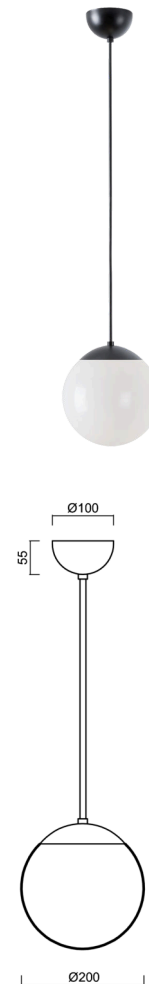

ISIS P1 PM

Z11/PM1/a2 C

WWW.OSMONT.CZ

ISIS P1 PM

Product code: ISI71606

Type: Z11/PM1/a2 C

Short description of the luminaire: Black pendant E27 light ON/OFF and PMMA shade.

Technical

Types of luminaires	Classic on/off
Mounting type	Suspended - rod
Base material	steel
Shade material	glossy polymethyl methacrylate
Base color	black Ral9005
Shade color	white
Holding the shade	steel holder
Mounting location	ceiling
Width	200 mm
Length	200 mm
Height	200 mm
Diameter	ø 200 mm
Hinge length	400 mm
mounting holes (diameter)	none
Installation wire (diameter)	none
Impact strength	IK06
Operating temperature	from -20°C to +30°C

Electric

Voltage type	AC
AC voltage	220 - 240 V
Power consumption	25 W
Ingress Protection	IP40
Socket	E27
terminal block	none

Luminous

Blue light hazard	Risk group 0
-------------------	--------------

Eulum data for calculation programs are available at www.osmont.cz.