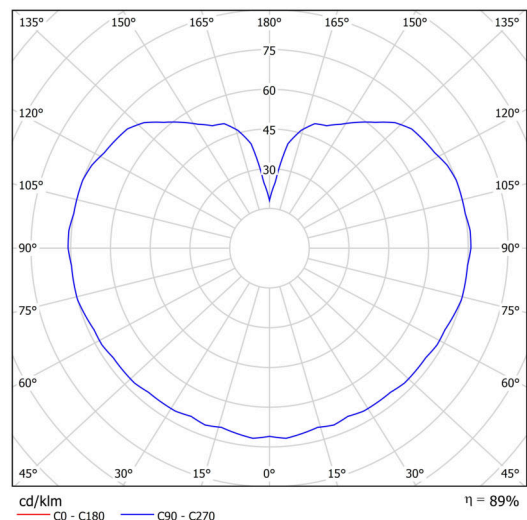

ISIS P1 PM

Product code: ISI71604

Type: Z11/PM1/a5 B

Short description of the luminaire: White pendant E27 light ON/OFF and PMMA shade.

Technical

Types of luminaires	Classic on/off
Mounting type	Suspended - rod
Base material	steel
Shade material	glossy polymethyl methacrylate
Base color	white Ral9003
Shade color	white
Holding the shade	steel holder
Mounting location	ceiling
Width	200 mm
Length	200 mm
Height	200 mm
Diameter	ø 200 mm
Hinge length	1000 mm
mounting holes (diameter)	none
Installation wire (diameter)	none
Impact strength	IK06
Operating temperature	from -20°C to +30°C

Electric

Voltage type	AC
AC voltage	220 - 240 V
Power consumption	25 W
Ingress Protection	IP40
Socket	E27
terminal block	none

Luminous

Blue light hazard	Risk group 0

Eulum data for calculation programs are available at www.osmont.cz.