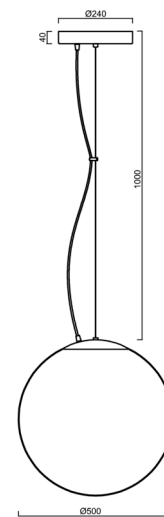

ISIS L4 PM-M HP

LED-5L08E950ZL11/PM4M/L100/NK1W MS 3K##

WWW.OSMONT.CZ

ISIS L4 PM-M HP

Product code: ISI72259

Type: LED-5L08E950ZL11/PM4M/L100/NK1W MS 3K##

Short description of the luminaire: Brass polished | pendant high-power LED light with emergency backup combined | matt PMMA shade | steel wire pendant (with supply cable) 100 cm |

Technical

Types of luminaires	Emergency combined
Mounting type	Suspended - wire
Base material	brass
Shade material	opal polymethyl methacrylate
Base color	polished brass
Shade color	white
Holding the shade	steel holder
Mounting location	ceiling
Width	500 mm
Length	500 mm
Height	500 mm
Diameter	ø 500 mm
Hinge length	1000 mm
mounting holes (diameter)	3xø5mm
Cable entrance	2xø16mm
Energy Class	D
Impact strength	IK06
Operating temperature	from 0°C to +30°C