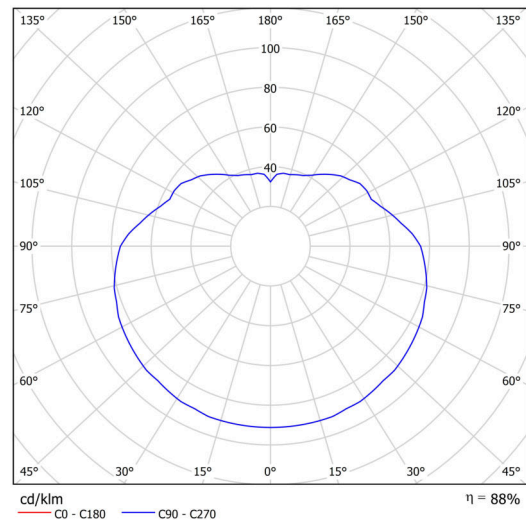

Luminous

Lum. flux of luminaire	8100 lm
Lum. flux of light source	9200 lm
Lum. flux of light source in emergency mode	150 lm
Luminaire efficacy	137 lm/W
Temperature	3000 K
Rated life time LED L80/B10	100000 hours
CRI	Ra80