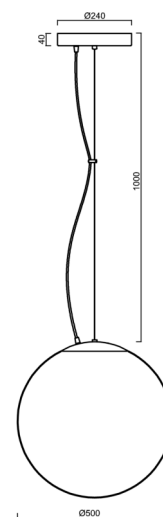

ISIS L4 PM-M HP

LED-5L08E950ZL11/PM4M/L100/NK1W B 3K##

WWW.OSMONT.CZ

ISIS L4 PM-M HP

Product code: ISI72255

Type: LED-5L08E950ZL11/PM4M/L100/NK1W B 3K##

Short description of the luminaire: White colour | pendant high-power LED light with emergency backup combined | matt PMMA shade | steel wire pendant (with supply cable) 100 cm |

Technical

Types of luminaires	Emergency combined
Mounting type	Suspended - wire
Base material	steel
Shade material	opal polymethyl methacrylate
Base color	white Ral9003
Shade color	white
Holding the shade	steel holder
Mounting location	ceiling
Width	500 mm
Length	500 mm
Height	500 mm
Diameter	ø 500 mm
Hinge length	1000 mm
mounting holes (diameter)	3xø5mm
Cable entrance	2xø16mm
Energy Class	D
Impact strength	IK06
Operating temperature	from 0°C to +30°C