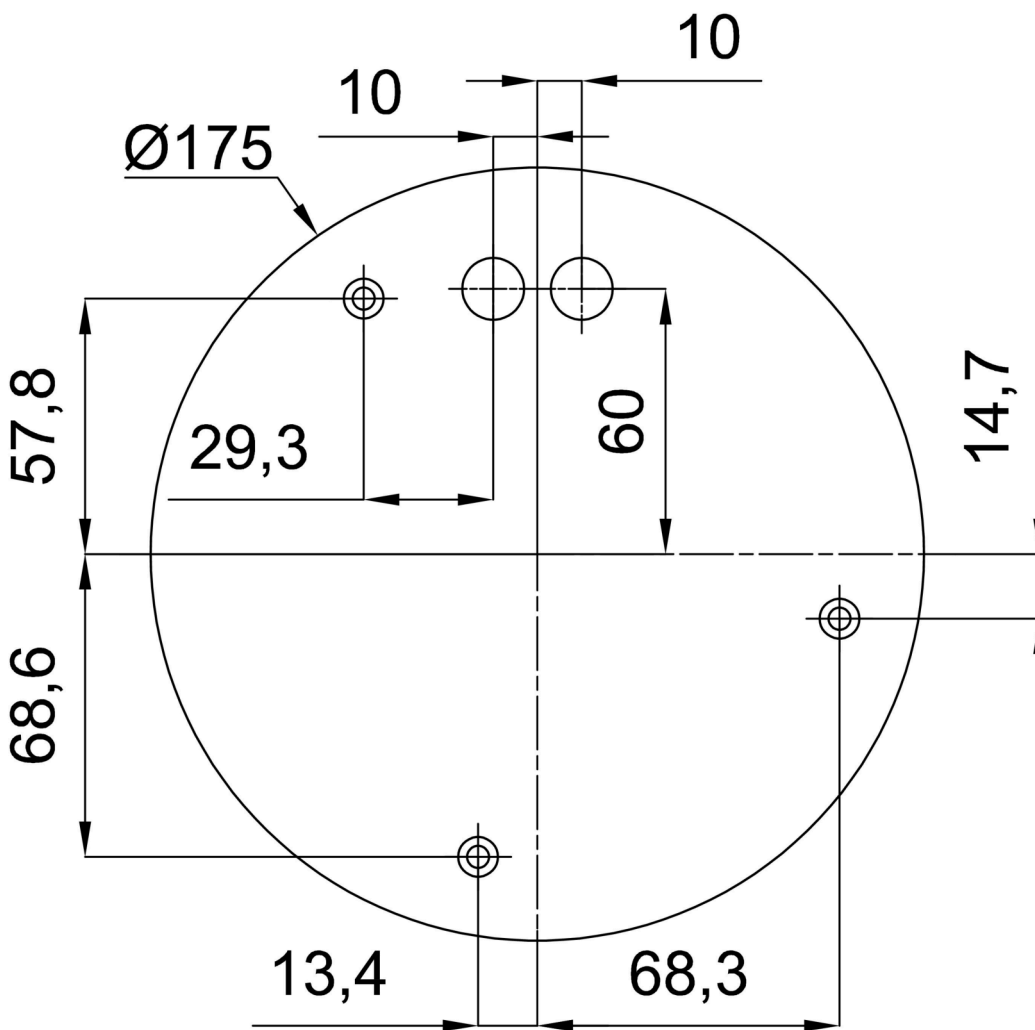

Logistic

EAN	8591728044084
Weight NTTO	3.8 Kg
Weight BTTO	5.3 Kg
Number of cartons	2 pcs
Package volume	0.148 m³
Package 1 width	0.52 m
Package 1 length	0.52 m
Package 1 height	0.53 m
Warranty*	60 months

*The warranty for the batteries is valid for 12 months from the date of purchase.

Installation dimensions: