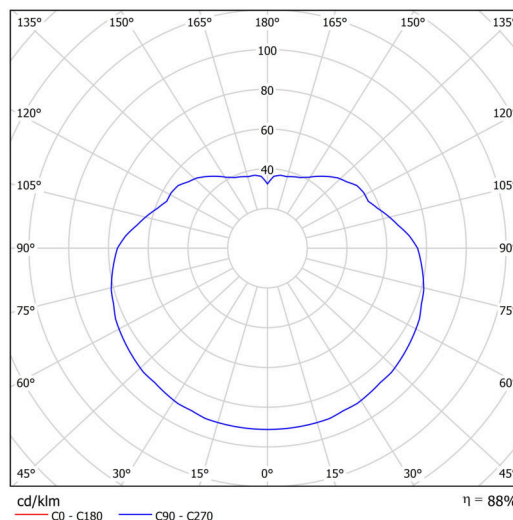

Luminous

Lum. flux of luminaire	8450 lm
Lum. flux of light source	9600 lm
Luminaire efficacy	143 lm/W
Temperature	4000 K
Rated life time LED L80/B10	100000 hours
CRI	Ra80
MacAdam	3
Blue light hazard	Risk group 0