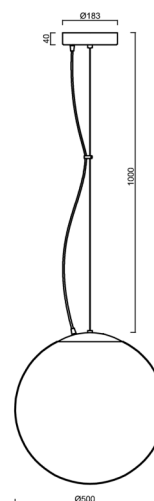

## Technical

Types of luminaires	Classic on/off
Mounting type	Suspended - wire
Base material	stainless steel steel
Shade material	opal polymethyl methacrylate
Base color	polished stainless steel
Shade color	white
Holding the shade	steel holder
Mounting location	ceiling
Width	500 mm
Length	500 mm
Height	500 mm
Diameter	ø 500 mm
Hinge length	1000 mm
mounting holes (diameter)	3xø5mm
Cable entrance	2xø16mm
Energy Class	D
Impact strength	IK06
Operating temperature	from -20°C to +30°C