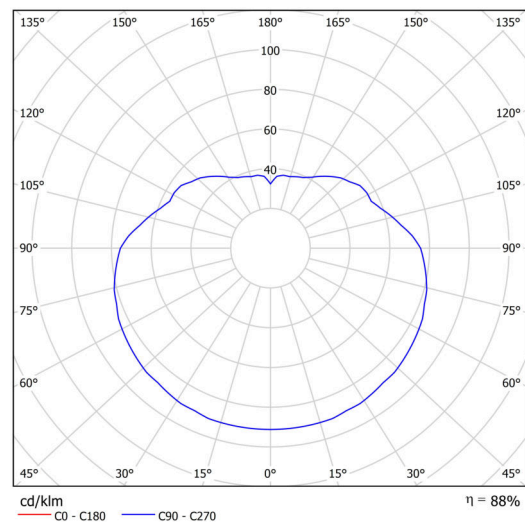

Luminous

Lum. flux of luminaire	6120 lm
Lum. flux of light source	6960 lm
Luminaire efficacy	149 lm/W
Temperature	4000 K
Rated life time LED L80/B10	100000 hours
CRI	Ra80
MacAdam	3
Blue light hazard	Risk group 0