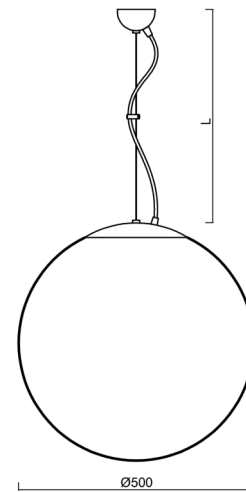

ISIS L4 PM-M

LED-5L07E900ZL11/PM4M/L100 B DALI 4K##

WWW.OSMONT.CZ

ISIS L4 PM-M

Product code: ISI70727

Type: LED-5L07E900ZL11/PM4M/L100 B DALI 4K##

Short description of the luminaire: White pendant LED light DALI and PMMA matt shade.

Technical

| | |
|------------------------------|------------------------------|
| Types of luminaires | Dimmable |
| Mounting type | Suspended - wire |
| Base material | steel |
| Shade material | opal polymethyl methacrylate |
| Base color | white Ra9003 |
| Shade color | white |
| Holding the shade | steel holder |
| Mounting location | ceiling |
| Width | 500 mm |
| Length | 500 mm |
| Height | 500 mm |
| Diameter | ø 500 mm |
| Hinge length | 1000 mm |
| mounting holes (diameter) | none |
| Installation wire (diameter) | none |
| Energy Class | D |
| Impact strength | IK06 |