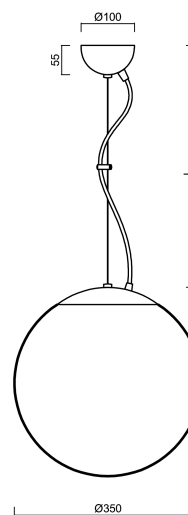

ISIS L3A PM-M

Product code: ISI75013

Type: LED-5L06E550ZL11/PM3AM/L100 NL DALI 3K#

Short description of the luminaire: Stainless steel polished | pendant LED light DALI | matt PMMA shadel steel wire pendant (with supply cable) 100 cm |

Technical data

Types of luminaires	Dimmable
Mounting type	Suspended - wire
Base material	stainless steel steel
Shade material	opal polymethyl methacrylate
Base color	polished stainless steel
Shade color	white
Holding the shade	steel holder
Mounting location	ceiling
Width	350 mm
Length	350 mm
Height	350 mm
Diameter	ø 350 mm
Suspension length	1000 mm
mounting holes (diameter)	none
Energy Class	D
Impact strength	IK06
Operating temperature	from -20°C to +30°C

Electrical data

Power consumption	26 W
Ingress Protection	IP40
Socket	LED modul
terminal block	none
Automatic circuit breaker type B10A	31 pcs
Automatic circuit breaker type B16A	50 pcs
Automatic circuit breaker type C10A	52 pcs
Automatic circuit breaker type C16A	85 pcs
Switching current	5 A / 50 µsec
Number of LED drivers	1

Luminous data

Lum. flux of luminaire	3590 lm
Lum. flux of light source	4080 lm
Luminaire efficacy	138 lm/W
Chromaticity temperature	3000 K
Rated life time LED L80/B10	100000 hours
CRI	Ra80
MacAdam	3
Blue light hazard	Risk group 0

Eulum data for calculation programs are available at

OSMONT, s.r.o.
HYBRÁLEC 129,
586 01 JIHLAVA, CZ