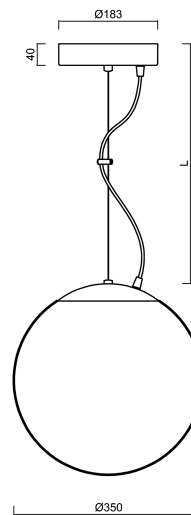

ISIS L3A PM HP

LED-5L06E900ZL11/PM3A/L100 B DALI 4K#

WWW.OSMONT.CZ

ISIS L3A PM HP

Product code: ISI74721

Type: LED-5L06E900ZL11/PM3A/L100 B DALI 4K#

Short description of the luminaire: White colour | pendant high-power LED light DALI | PMMA shade | steel wire pendant (with supply cable) 100 cm |

Technical data

| | |
|---------------------------|------------------------------|
| Types of luminaires | Dimmable |
| Mounting type | Suspended - wire |
| Base material | steel |
| Shade material | opal polymethyl methacrylate |
| Base color | white Ral9003 |
| Shade color | white |
| Holding the shade | steel holder |
| Mounting location | ceiling |
| Width | 350 mm |
| Length | 350 mm |
| Height | 350 mm |
| Diameter | ø 350 mm |
| Suspension length | 1000 mm |
| mounting holes (diameter) | none |
| Energy Class | D |
| Impact strength | IK06 |
| Operating temperature | from -20°C to +30°C |

Installation dimensions:

Additional assortment:

Lampshade

| Product code | Name | Color | Picture | Drawing |
|--------------|--------------|-------|---|---------|
| 20726 | PM3A (400mm) | white |  | |