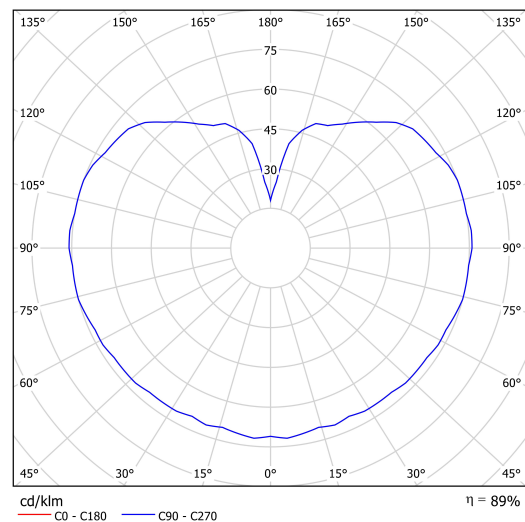

Technical data

| | |
|---------------------------|------------------------------|
| Types of luminaires | Dimmable |
| Mounting type | Suspended - wire |
| Base material | steel |
| Shade material | opal polymethyl methacrylate |
| Base color | white Ral9003 |
| Shade color | white |
| Holding the shade | steel holder |
| Mounting location | ceiling |
| Width | 350 mm |
| Length | 350 mm |
| Height | 350 mm |
| Diameter | ø 350 mm |
| Suspension length | 1000 mm |
| mounting holes (diameter) | none |
| Energy Class | D |
| Impact strength | IK06 |
| Operating temperature | from -20°C to +30°C |

Luminous data

| | |
|-----------------------------|--------------|
| Lum. flux of luminaire | 5870 lm |
| Lum. flux of light source | 6670 lm |
| Luminaire efficacy | 136 lm/W |
| Chromaticity temperature | 4000 K |
| Rated life time LED L80/B10 | 100000 hours |
| CRI | Ra80 |
| MacAdam | 3 |
| Blue light hazard | Risk group 0 |