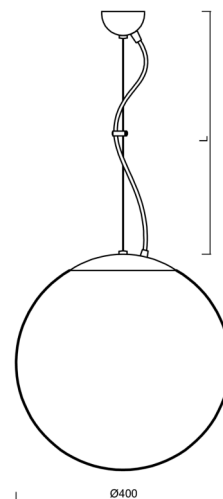

ISIS L3 PM-M

Product code: ISI63789

Type: ZL11/PM3M/L100 MS*

Short description of the luminaire: Brass pendant E27 light ON/OFF and PMMA matt shade.

Technical

Types of luminaires	Classic on/off
Mounting type	Suspended - wire
Base material	brass
Shade material	opal polymethyl methacrylate
Base color	polished brass
Shade color	white
Holding the shade	steel holder
Mounting location	ceiling
Width	400 mm
Length	400 mm
Height	400 mm
Diameter	ø 400 mm
Hinge length	1000 mm
mounting holes (diameter)	none
Installation wire (diameter)	none
Impact strength	IK06
Operating temperature	from -20°C to +30°C

Electric

Voltage type	AC
AC voltage	220 - 240 V
Power consumption	40 W
Ingress Protection	IP40
Socket	E27
terminal block	none

Luminous

Blue light hazard	Risk group 0

Eulum data for calculation programs are available at www.osmont.cz.