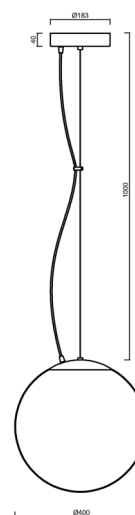

ISIS L3 PE HP

LED-5L08E850ZL11/PE3/L100 MS 3K#

WWW.OSMONT.CZ

ISIS L3 PE HP

Product code: ISI63008

Type: LED-5L08E850ZL11/PE3/L100 MS 3K#

Short description of the luminaire: Brass polished | pendant high-power LED light ON/OFF | polyethylene shade | steel wire pendant (with supply cable) 100 cm |

Technical

| | |
|---------------------------|---------------------|
| Types of luminaires | Classic on/off |
| Mounting type | Suspended - wire |
| Base material | brass |
| Shade material | polyethylene |
| Base color | polished brass |
| Shade color | white |
| Holding the shade | folding system |
| Mounting location | ceiling |
| Width | 400 mm |
| Length | 400 mm |
| Height | 400 mm |
| Diameter | ø 400 mm |
| Hinge length | 1000 mm |
| mounting holes (diameter) | none |
| Cable entrance | none |
| Energy Class | D |
| Impact strength | IK10 |
| Operating temperature | from -20°C to +30°C |

Electric

| | |
|-------------------------------------|-----------|
| Power consumption | 52 W |
| Ingress Protection | IP40 |
| Socket | LED modul |
| terminal block | none |
| Automatic circuit breaker type B10A | 15 pcs |
| Automatic circuit breaker type B16A | 25 pcs |
| Automatic circuit breaker type C10A | 26 pcs |
| Automatic circuit breaker type C16A | 42 pcs |