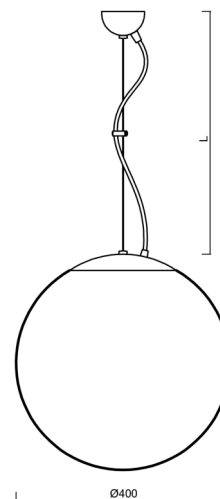

ISIS L3 PE

LED-5L06E600ZL11/PE3/L100/NK1W NB 4K#

WWW.OSMONT.CZ

ISIS L3 PE

Product code: ISI68888

Type: LED-5L06E600ZL11/PE3/L100/NK1W NB 4K#

Short description of the luminaire: Stainless brushed pendant LED light with emergency unit combined and polyethylene shade.

Technical

| | |
|------------------------------|-------------------------|
| Types of luminaires | Emergency combined |
| Mounting type | Suspended - wire |
| Base material | stainless steel steel |
| Shade material | polyethylene |
| Base color | brushed stainless steel |
| Shade color | white |
| Holding the shade | folding system |
| Mounting location | ceiling |
| Width | 400 mm |
| Length | 400 mm |
| Height | 400 mm |
| Diameter | ø 400 mm |
| Hinge length | 1000 mm |
| mounting holes (diameter) | none |
| Installation wire (diameter) | none |
| Energy Class | D |
| Impact strength | IK10 |
| Operating temperature | from 0°C to +30°C |