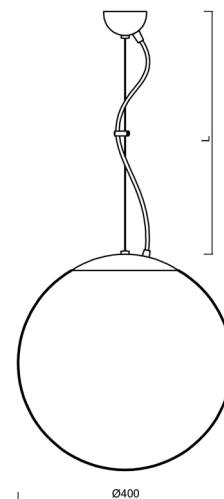

ISIS L3 PE

Product code: ISI61919

Type: LED-5L06E600ZL11/PE3/L100 C 4K#

Short description of the luminaire: Black pendant LED light ON/OFF and polyethylene shade.

Technical

Types of luminaires	Classic on/off
Mounting type	Suspended - wire
Base material	steel
Shade material	polyethylene
Base color	black Ral9005
Shade color	white
Holding the shade	folding system
Mounting location	ceiling
Width	400 mm
Length	400 mm
Height	400 mm
Diameter	ø 400 mm
Hinge length	1000 mm
mounting holes (diameter)	none
Installation wire (diameter)	none
Energy Class	D
Impact strength	IK10
Operating temperature	from -20°C to +30°C

Electric

Power consumption	27 W
Ingress Protection	IP40
Socket	LED modul
terminal block	none
Automatic circuit breaker type B10A	31 pcs
Automatic circuit breaker type B16A	50 pcs
Automatic circuit breaker type C10A	52 pcs
Automatic circuit breaker type C16A	85 pcs

Luminous

Lum. flux of luminaire	4070 lm
Lum. flux of light source	4630 lm
Luminaire efficacy	150 lm/W
Temperature	4000 K
Rated life time LED L80/B10	100000 hours
CRI	Ra80
MacAdam	3
Blue light hazard	Risk group 0

Eulum data for calculation programs are available at www.osmont.cz.