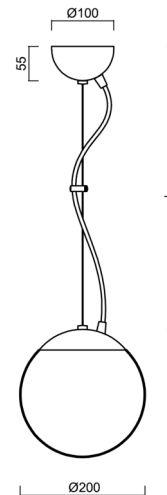

Technical

| | |
|------------------------------|------------------------------|
| Types of luminaires | Classic on/off |
| Mounting type | Suspended - wire |
| Base material | steel |
| Shade material | opal polymethyl methacrylate |
| Base color | black Ral9005 |
| Shade color | white |
| Holding the shade | steel holder |
| Mounting location | ceiling |
| Width | 200 mm |
| Length | 200 mm |
| Height | 200 mm |
| Diameter | ø 200 mm |
| Hinge length | 1000 mm |
| mounting holes (diameter) | none |
| Installation wire (diameter) | none |
| Energy Class | D |
| Impact strength | IK06 |
| Operating temperature | from -20°C to +30°C |

Eulum data for calculation programs are available at www.osmont.cz.

Logistic

| | |
|-------------------|----------------------|
| EAN | 8591728047344 |
| Weight NTTO | 1.5 Kg |
| Weight BTTO | 1.8 Kg |
| Number of cartons | 2 pcs |
| Package volume | 0.014 m ³ |
| Package 1 width | 0.21 m |
| Package 1 length | 0.21 m |
| Package 1 height | 0.205 m |
| Warranty* | 60 months |