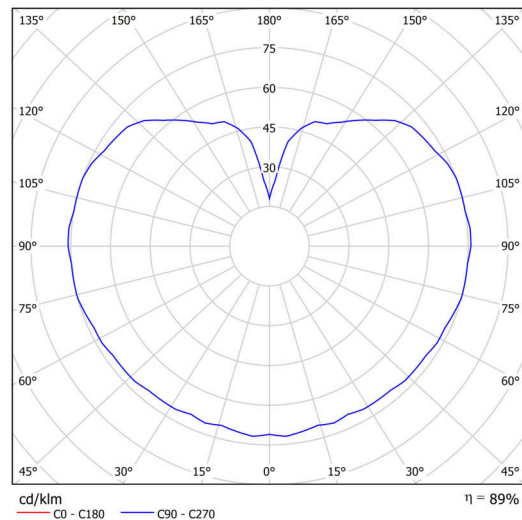

Technical

| | |
|------------------------------|------------------------------|
| Types of luminaires | Classic on/off |
| Mounting type | Suspended - wire |
| Base material | steel |
| Shade material | opal polymethyl methacrylate |
| Base color | black Ral9005 |
| Shade color | white |
| Holding the shade | steel holder |
| Mounting location | ceiling |
| Width | 200 mm |
| Length | 200 mm |
| Height | 200 mm |
| Diameter | ø 200 mm |
| Hinge length | 1000 mm |
| mounting holes (diameter) | none |
| Installation wire (diameter) | none |
| Energy Class | D |
| Impact strength | IK06 |
| Operating temperature | from -20°C to +30°C |

Luminous

| | |
|-----------------------------|--------------|
| Lum. flux of luminaire | 1080 lm |
| Lum. flux of light source | 1230 lm |
| Luminaire efficacy | 135 lm/W |
| Temperature | 3000 K |
| Rated life time LED L80/B10 | 100000 hours |
| CRI | Ra80 |
| MacAdam | 3 |
| Blue light hazard | Risk group 0 |