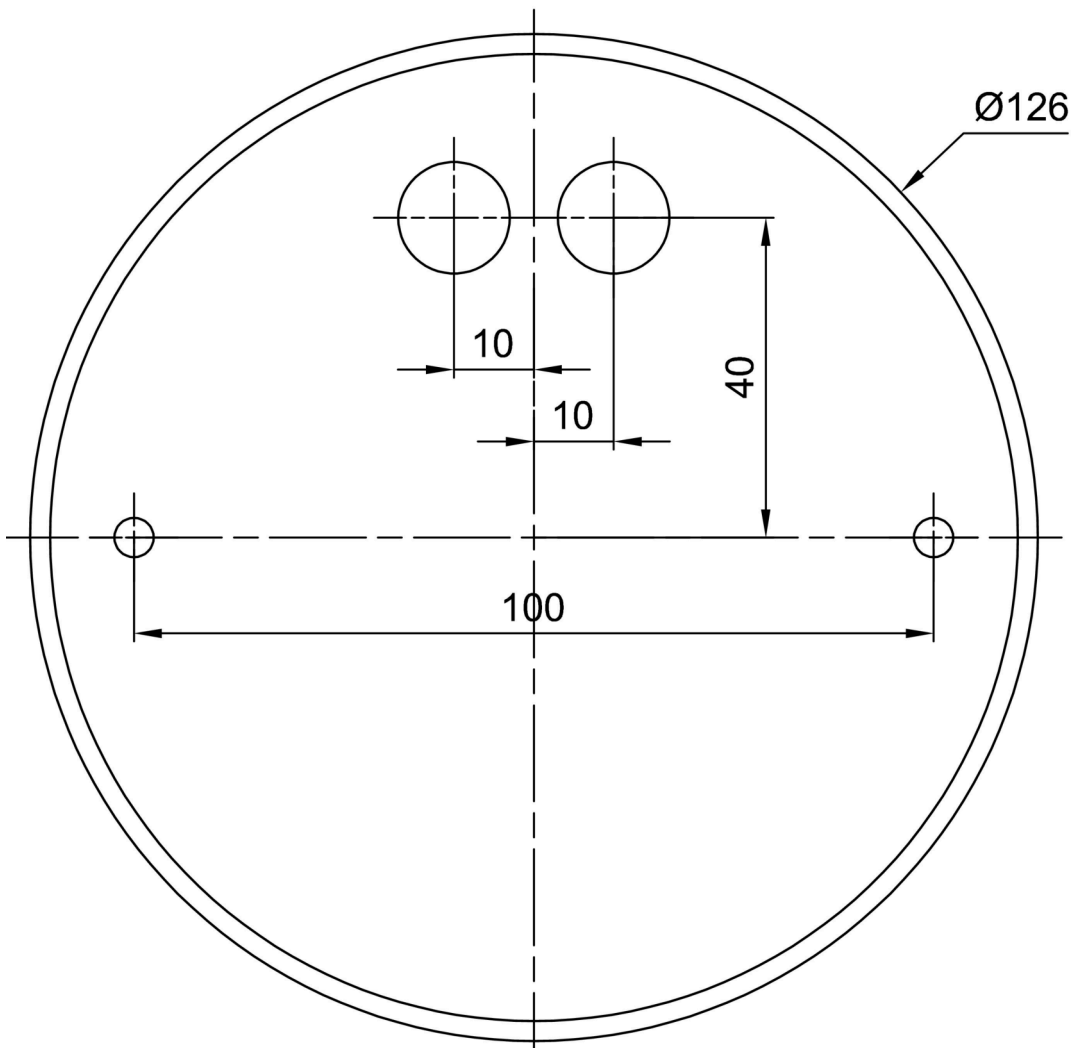

Logistic

EAN	8591728716738
Weight NTTO	1 Kg
Weight BTTO	1.3 Kg
Number of cartons	2 pcs
Package volume	0.014 m³
Package 1 width	0.21 m
Package 1 length	0.21 m
Package 1 height	0.205 m
Warranty*	60 months

*The warranty for the batteries is valid for 12 months from the date of purchase.

Installation dimensions: