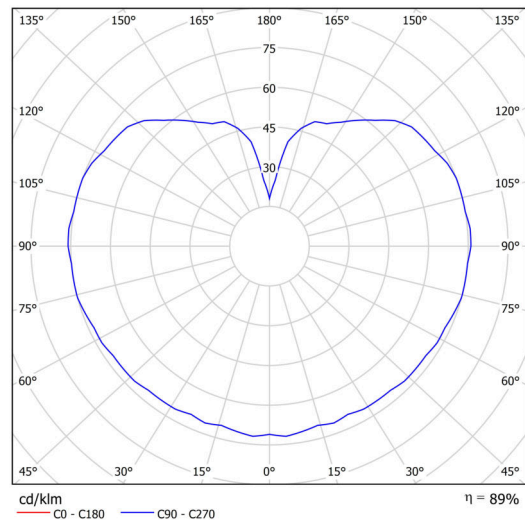

ISIS L1 PM-M

Product code: ISI71673

Type: ZL11/PM1M/L100 NB

Short description of the luminaire: Stainless brushed pendant E27 light ON/OFF and PMMA matt shade.

Technical

Types of luminaires	Classic on/off
Mounting type	Suspended - wire
Base material	stainless steel steel
Shade material	opal polymethyl methacrylate
Base color	brushed stainless steel
Shade color	white
Holding the shade	steel holder
Mounting location	ceiling
Width	200 mm
Length	200 mm
Height	200 mm
Diameter	ø 200 mm
Hinge length	1000 mm
mounting holes (diameter)	none
Installation wire (diameter)	none
Impact strength	IK06
Operating temperature	from -20°C to +30°C

Electric

Voltage type	AC
AC voltage	220 - 240 V
Power consumption	25 W
Ingress Protection	IP40
Socket	E27
terminal block	none

Luminous

Blue light hazard	Risk group 0

Eulum data for calculation programs are available at www.osmont.cz.