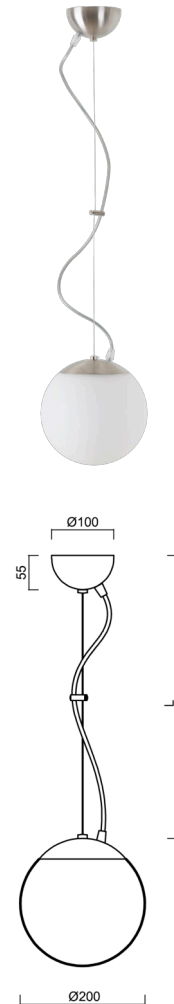

ISIS L1 PM-M

ZL11/PM1M/L100 NB

WWW.OSMONT.CZ

ISIS L1 PM-M

Product code: ISI71673

Type: ZL11/PM1M/L100 NB

Short description of the luminaire: Stainless brushed pendant E27 light ON/OFF and PMMA matt shade.

Technical

Types of luminaires	Classic on/off
Mounting type	Suspended - wire
Base material	stainless steel steel
Shade material	opal polymethyl methacrylate
Base color	brushed stainless steel
Shade color	white
Holding the shade	steel holder
Mounting location	ceiling
Width	200 mm
Length	200 mm
Height	200 mm
Diameter	ø 200 mm
Hinge length	1000 mm
mounting holes (diameter)	none
Installation wire (diameter)	none
Impact strength	IK06
Operating temperature	from -20°C to +30°C

Electric

Voltage type	AC
AC voltage	220 - 240 V
Power consumption	25 W
Ingress Protection	IP40
Socket	E27
terminal block	none

Luminous

Blue light hazard	Risk group 0
-------------------	--------------

Eulum data for calculation programs are available at www.osmont.cz.

*The warranty for the batteries is valid for 12 months from the date of purchase.

Installation dimensions:

Additional assortment:

Lampshade

Product code	Name	Color	Description	Picture	Drawing
20623	PM1-M	white		