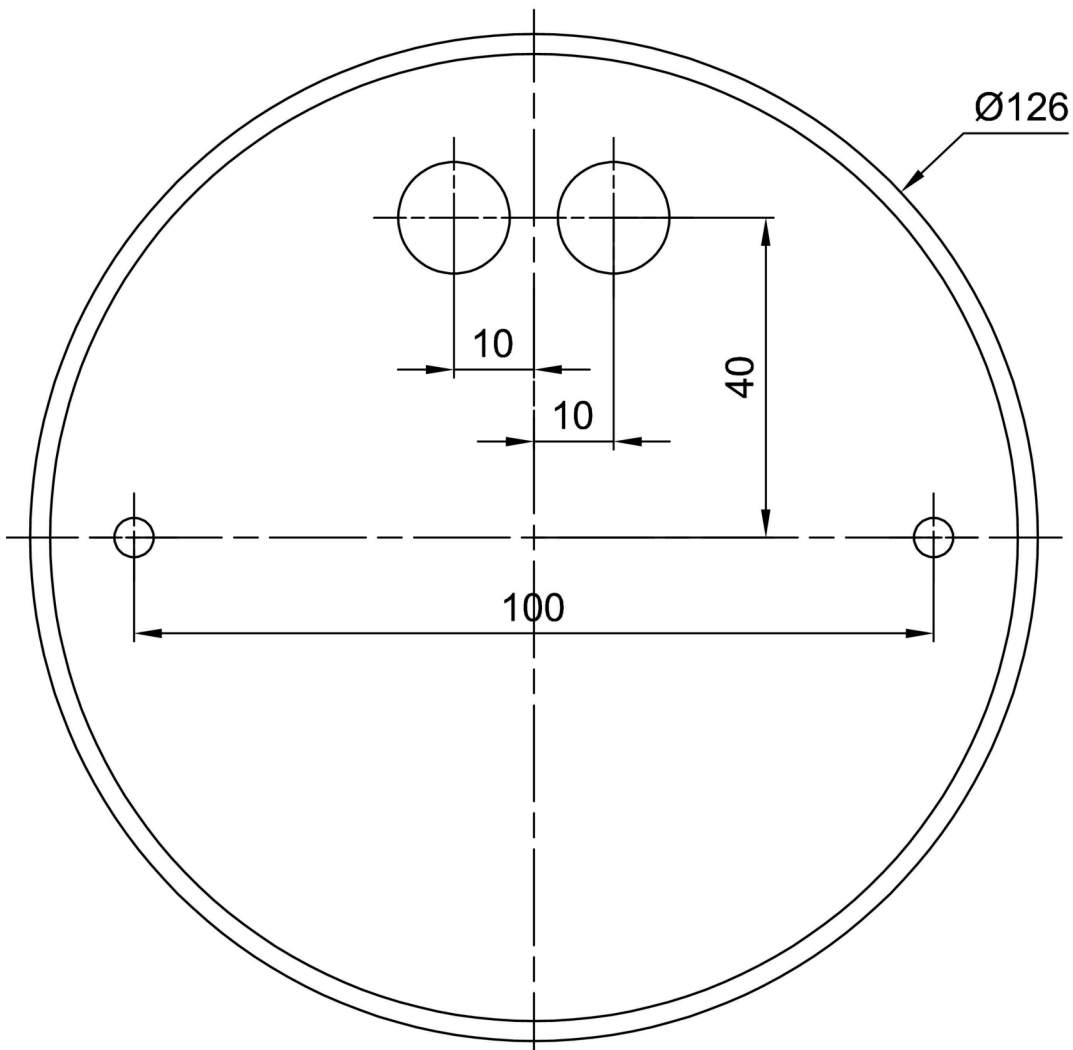

Logistic

EAN	8591728716714
Weight NTTO	1 Kg
Weight BTTO	1.3 Kg
Number of cartons	2 pcs
Package volume	0.014 m³
Package 1 width	0.21 m
Package 1 length	0.21 m
Package 1 height	0.205 m
Warranty*	60 months

*The warranty for the batteries is valid for 12 months from the date of purchase.

Installation dimensions: