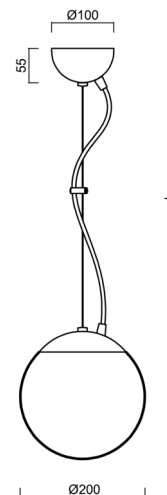

Types of luminaires	Classic on/off
Mounting type	Suspended - wire
Base material	stainless steel steel
Shade material	opal polymethyl methacrylate
Base color	polished stainless steel
Shade color	white
Holding the shade	steel holder
Mounting location	ceiling
Width	200 mm
Length	200 mm
Height	200 mm
Diameter	ø 200 mm
Hinge length	1000 mm
mounting holes (diameter)	none
Installation wire (diameter)	none
Impact strength	IK06
Operating temperature	from -20°C to +30°C

Electric

Voltage type	AC
AC voltage	220 - 240 V
Power consumption	25 W
Ingress Protection	IP40
Socket	E27
terminal block	none

Luminous

Blue light hazard	Risk group 0
-------------------	--------------

Eulum data for calculation programs are available at www.osmont.cz.

Logistic

EAN	8591728716714
Weight NTTO	1 Kg
Weight BTTO	1.3 Kg
Number of cartons	2 pcs
Package volume	0.014 m ³
Package 1 width	0.21 m
Package 1 length	0.21 m
Package 1 height	0.205 m
Warranty*	60 months

*The warranty for the batteries is valid for 12 months from the date of purchase.

Installation dimensions:

Additional assortment:

Lampshade

Product code	Name	Color	Description	Picture	Drawing
20623	PM1-M	white		