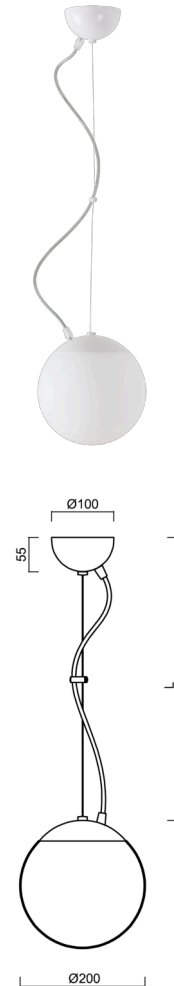

ISIS L1 PM-M

Product code: ISI71665

Type: ZL11/PM1M/L100 B

Short description of the luminaire: White pendant E27 light ON/OFF and PMMA matt shade.

Technical

Types of luminaires	Classic on/off
Mounting type	Suspended - wire
Base material	steel
Shade material	opal polymethyl methacrylate
Base color	white Ral9003
Shade color	white
Holding the shade	steel holder
Mounting location	ceiling
Width	200 mm
Length	200 mm
Height	200 mm
Diameter	ø 200 mm
Hinge length	1000 mm
mounting holes (diameter)	none
Installation wire (diameter)	none
Impact strength	IK06
Operating temperature	from -20°C to +30°C

Electric

Voltage type	AC
AC voltage	220 - 240 V
Power consumption	25 W
Ingress Protection	IP40
Socket	E27
terminal block	none

Luminous

Blue light hazard	Risk group 0

Eulum data for calculation programs are available at www.osmont.cz.