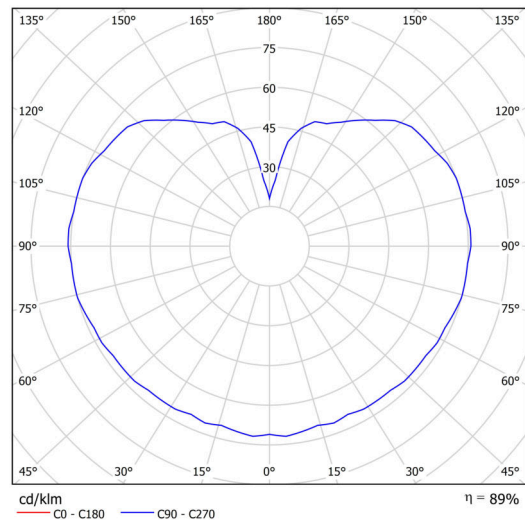

ISIS L1 PM-M

Product code: ISI71665

Type: ZL11/PM1M/L100 B

Short description of the luminaire: White pendant E27 light ON/OFF and PMMA matt shade.

Technical

Types of luminaires	Classic on/off
Mounting type	Suspended - wire
Base material	steel
Shade material	opal polymethyl methacrylate
Base color	white Ral9003
Shade color	white
Holding the shade	steel holder
Mounting location	ceiling
Width	200 mm
Length	200 mm
Height	200 mm
Diameter	ø 200 mm
Hinge length	1000 mm
mounting holes (diameter)	none
Installation wire (diameter)	none
Impact strength	IK06
Operating temperature	from -20°C to +30°C

Electric

Voltage type	AC
AC voltage	220 - 240 V
Power consumption	25 W
Ingress Protection	IP40
Socket	E27
terminal block	none

Luminous

Blue light hazard	Risk group 0

Eulum data for calculation programs are available at www.osmont.cz.