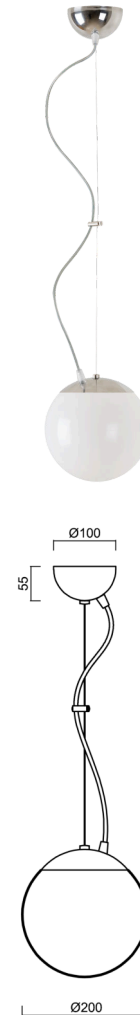

ISIS L1 PM

Product code: ISI72884

Type: LED-5L05E500ZL11/PM1/L100 NL DALI 4K#

Short description of the luminaire: Stainless polished finish | pendant LED light | dimmable DALI | PMMA shade

Technical

Types of luminaires	Dimmable
Mounting type	Suspended - wire
Base material	stainless steel steel
Shade material	glossy polymethyl methacrylate
Base color	polished stainless steel
Shade color	white
Holding the shade	steel holder
Mounting location	ceiling
Width	200 mm
Length	200 mm
Height	200 mm
Diameter	ø 200 mm
Hinge length	1000 mm
mounting holes (diameter)	none
Installation wire (diameter)	none
Energy Class	D
Impact strength	IK06
Operating temperature	from -20°C to +30°C

Electric

Power consumption	8 W
Ingress Protection	IP40
Socket	LED modul
terminal block	none
Automatic circuit breaker type B16A	45 pcs
Automatic circuit breaker type C16A	70 pcs

Luminous

Lum. flux of luminaire	1130 lm
Lum. flux of light source	1280 lm
Luminaire efficacy	141 lm/W
Temperature	4000 K
Rated life time LED L80/B10	100000 hours
CRI	Ra80
MacAdam	3
Blue light hazard	Risk group 0

Eulum data for calculation programs are available at www.osmont.cz.