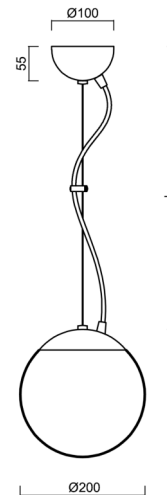

ISIS L1 PM

LED-5L05E500ZL11/PM1/L100 MS 4K#

WWW.OSMONT.CZ

ISIS L1 PM

Product code: ISI72878

Type: LED-5L05E500ZL11/PM1/L100 MS 4K#

Short description of the luminaire: Brass polished finish | pendant LED light | ON/OFF | PMMA shade

Technical

Types of luminaires	Classic on/off
Mounting type	Suspended - wire
Base material	brass
Shade material	glossy polymethyl methacrylate
Base color	polished brass
Shade color	white
Holding the shade	steel holder
Mounting location	ceiling
Width	200 mm
Length	200 mm
Height	200 mm
Diameter	ø 200 mm
Hinge length	1000 mm
mounting holes (diameter)	none
Installation wire (diameter)	none
Energy Class	D
Impact strength	IK06
Operating temperature	from -20°C to +30°C

Eulum data for calculation programs are available at www.osmont.cz.

Logistic

EAN	8591728049461
Weight NTTO	1.5 Kg
Weight BTTO	1.8 Kg
Number of cartons	2 pcs
Package volume	0.014 m ³
Package 1 width	0.21 m
Package 1 length	0.21 m
Package 1 height	0.205 m
Warranty*	60 months