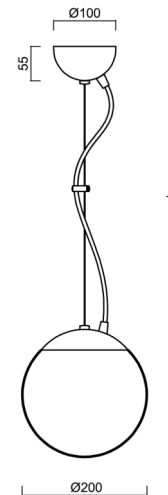

ISIS L1 PM

LED-5L05E500ZL11/PM1/L100 C 3K#

WWW.OSMONT.CZ

ISIS L1 PM

Product code: ISI72374

Type: LED-5L05E500ZL11/PM1/L100 C 3K#

Short description of the luminaire: Black color | pendant LED light | ON/OFF | PMMA shade

Technical

Types of luminaires	Classic on/off
Mounting type	Suspended - wire
Base material	steel
Shade material	glossy polymethyl methacrylate
Base color	black Ral9005
Shade color	white
Holding the shade	steel holder
Mounting location	ceiling
Width	200 mm
Length	200 mm
Height	200 mm
Diameter	ø 200 mm
Hinge length	1000 mm
mounting holes (diameter)	none
Installation wire (diameter)	none
Energy Class	D
Impact strength	IK06
Operating temperature	from -20°C to +30°C

Eulum data for calculation programs are available at www.osmont.cz.

Logistic

EAN	8591728046644
Weight NTTO	1.5 Kg
Weight BTTO	1.8 Kg
Number of cartons	2 pcs
Package volume	0.014 m ³
Package 1 width	0.21 m
Package 1 length	0.21 m
Package 1 height	0.205 m
Warranty*	60 months