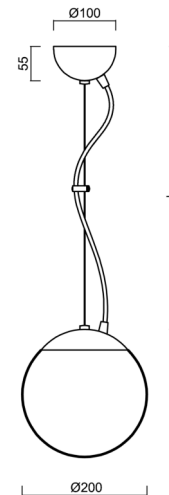

Types of luminaires	Classic on/off
Mounting type	Suspended - wire
Base material	stainless steel steel
Shade material	glossy polymethyl methacrylate
Base color	brushed stainless steel
Shade color	white
Holding the shade	steel holder
Mounting location	ceiling
Width	200 mm
Length	200 mm
Height	200 mm
Diameter	ø 200 mm
Hinge length	1000 mm
mounting holes (diameter)	none
Installation wire (diameter)	none
Impact strength	IK06
Operating temperature	from -20°C to +30°C

Electric

Voltage type	AC
AC voltage	220 - 240 V
Power consumption	25 W
Ingress Protection	IP40
Socket	E27
terminal block	none

Luminous

Blue light hazard	Risk group 0
-------------------	--------------

Eulum data for calculation programs are available at www.osmont.cz.

Logistic

EAN	8591728716332
Weight NTTO	1 Kg
Weight BTTO	1.3 Kg
Number of cartons	2 pcs
Package volume	0.014 m ³
Package 1 width	0.21 m
Package 1 length	0.21 m
Package 1 height	0.205 m
Warranty*	60 months

*The warranty for the batteries is valid for 12 months from the date of purchase.

Installation dimensions:

Additional assortment:

Lampshade

Product code	Name	Color	Description	Picture	Drawing
20622	PM1	white		