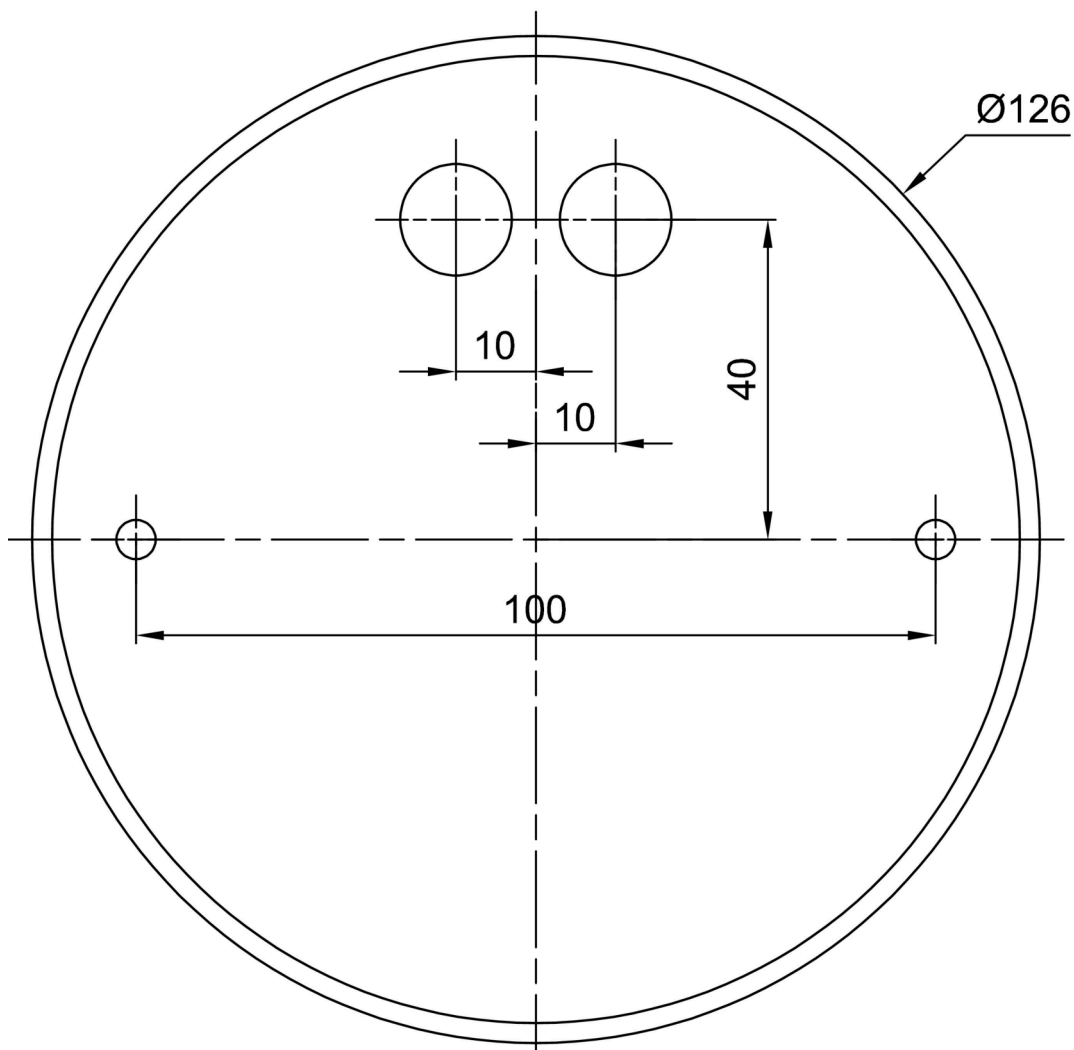

Logistic

EAN	8591728716332
Weight NTTO	1 Kg
Weight BTTO	1.3 Kg
Number of cartons	2 pcs
Package volume	0.014 m³
Package 1 width	0.21 m
Package 1 length	0.21 m
Package 1 height	0.205 m
Warranty*	60 months

*The warranty for the batteries is valid for 12 months from the date of purchase.

Installation dimensions: