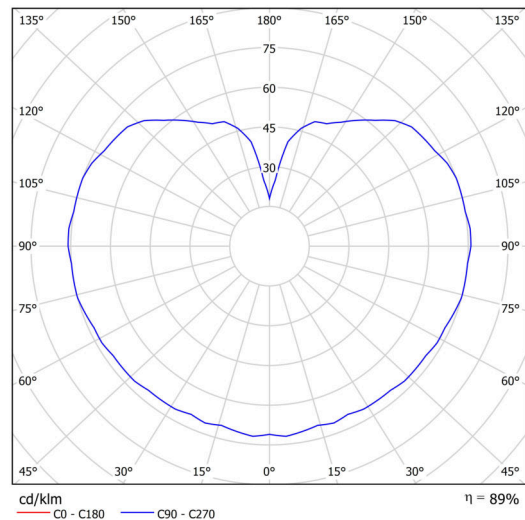

ISIS L1 PM

Product code: ISI71633

Type: ZL11/PM1/L100 NB

Short description of the luminaire: Stainless brushed pendant E27 light ON/OFF and PMMA shade.

Technical

Types of luminaires	Classic on/off
Mounting type	Suspended - wire
Base material	stainless steel steel
Shade material	glossy polymethyl methacrylate
Base color	brushed stainless steel
Shade color	white
Holding the shade	steel holder
Mounting location	ceiling
Width	200 mm
Length	200 mm
Height	200 mm
Diameter	ø 200 mm
Hinge length	1000 mm
mounting holes (diameter)	none
Installation wire (diameter)	none
Impact strength	IK06
Operating temperature	from -20°C to +30°C

Electric

Voltage type	AC
AC voltage	220 - 240 V
Power consumption	25 W
Ingress Protection	IP40
Socket	E27
terminal block	none

Luminous

Blue light hazard	Risk group 0

Eulum data for calculation programs are available at www.osmont.cz.