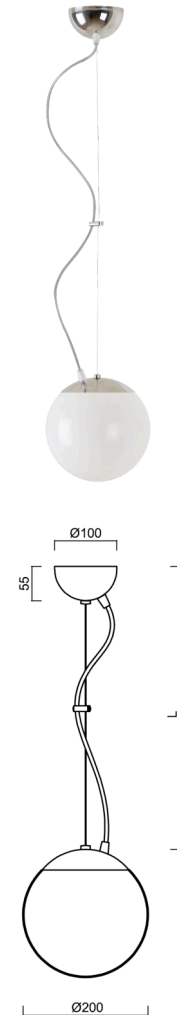

ISIS L1 PM

Product code: ISI71631

Type: ZL11/PM1/L100 NL

Short description of the luminaire: Stainless polished pendant E27 light ON/OFF and PMMA shade.

Technical

Types of luminaires	Classic on/off
Mounting type	Suspended - wire
Base material	stainless steel steel
Shade material	glossy polymethyl methacrylate
Base color	polished stainless steel
Shade color	white
Holding the shade	steel holder
Mounting location	ceiling
Width	200 mm
Length	200 mm
Height	200 mm
Diameter	ø 200 mm
Hinge length	1000 mm
mounting holes (diameter)	none
Installation wire (diameter)	none
Impact strength	IK06
Operating temperature	from -20°C to +30°C

Electric

Voltage type	AC
AC voltage	220 - 240 V
Power consumption	25 W
Ingress Protection	IP40
Socket	E27
terminal block	none

Luminous

Blue light hazard	Risk group 0

Eulum data for calculation programs are available at www.osmont.cz.