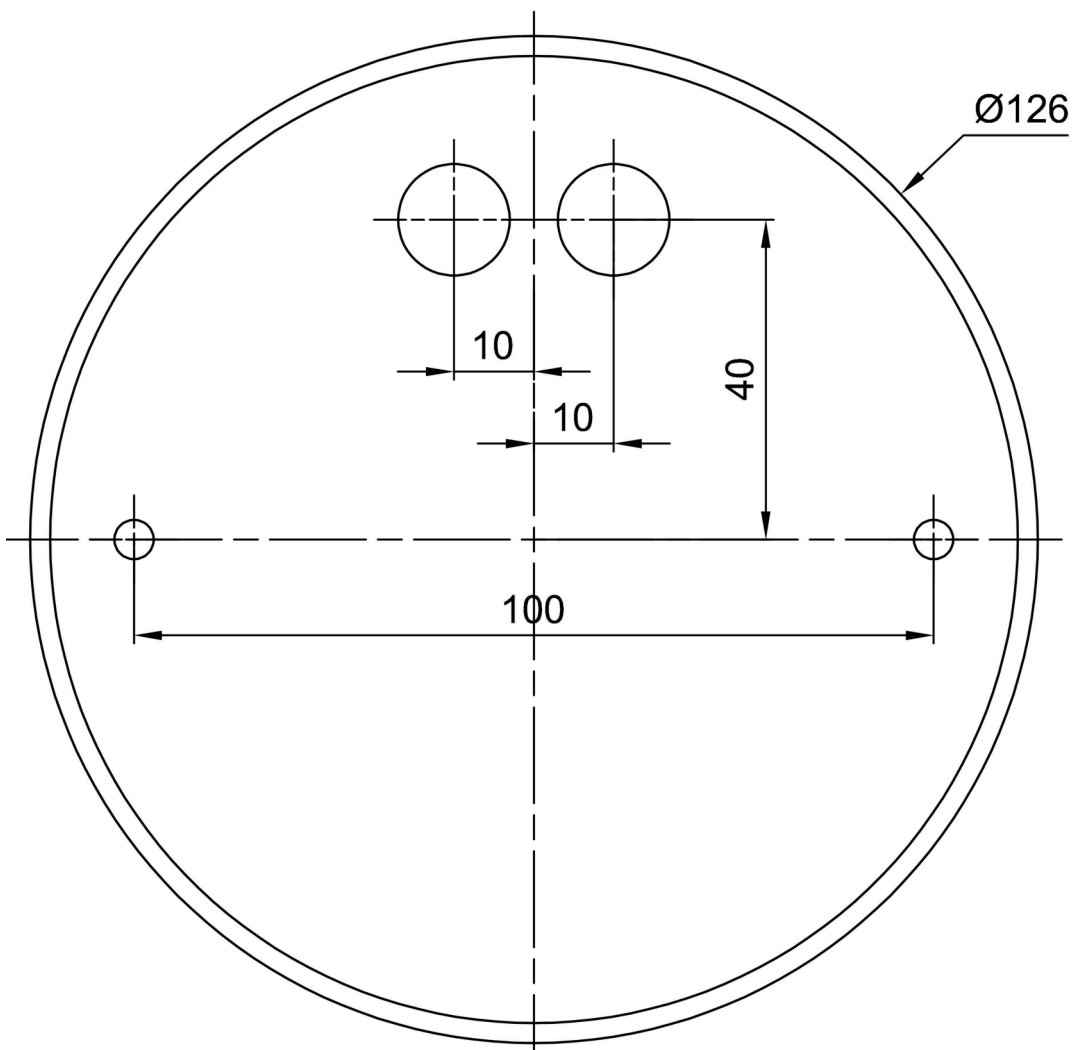

Logistic

EAN	8591728716318
Weight NTTO	1 Kg
Weight BTTO	1.3 Kg
Number of cartons	2 pcs
Package volume	0.014 m³
Package 1 width	0.21 m
Package 1 length	0.21 m
Package 1 height	0.205 m
Warranty*	60 months

*The warranty for the batteries is valid for 12 months from the date of purchase.

Installation dimensions: