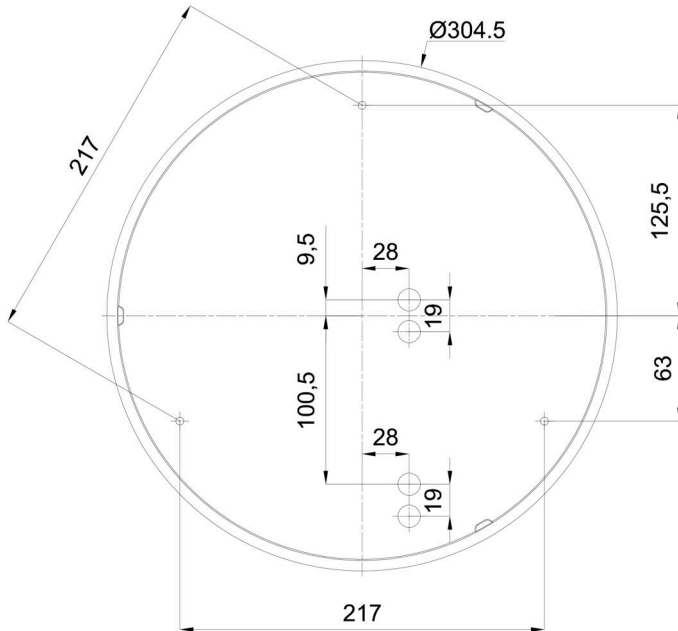

## Technical

Types of luminaires	Emergency combined + sensor
Mounting type	surface mounted
Base material	polypropylene composite
Shade material	opal polycarbonate
Base color	white Ral9003
Shade color	white
Holding the shade	bayonet
Mounting location	ceiling/wall
Width	317 mm
Length	317 mm
Height	78 mm
Diameter	ø 317 mm
mounting holes (diameter)	3xø5mm
Installation wire (diameter)	2xø16mm
Energy Class	D
Impact strength	IK10
Operating temperature	from -20°C to +30°C

## Logistic

EAN	8591728138288
Weight NTTO	0.89 Kg
Weight BTTO	1.09 Kg
Number of cartons	1 pcs
Package volume	0.012 m <sup>3</sup>
Package 1 width	0.325 m
Package 1 length	0.325 m
Package 1 height	0.11 m
Warranty*	60 months

## Installation dimensions:

Additional assortment:

Lampshade

Product code	Name	Color	Description	Picture	Drawing
20612	PC64	white		