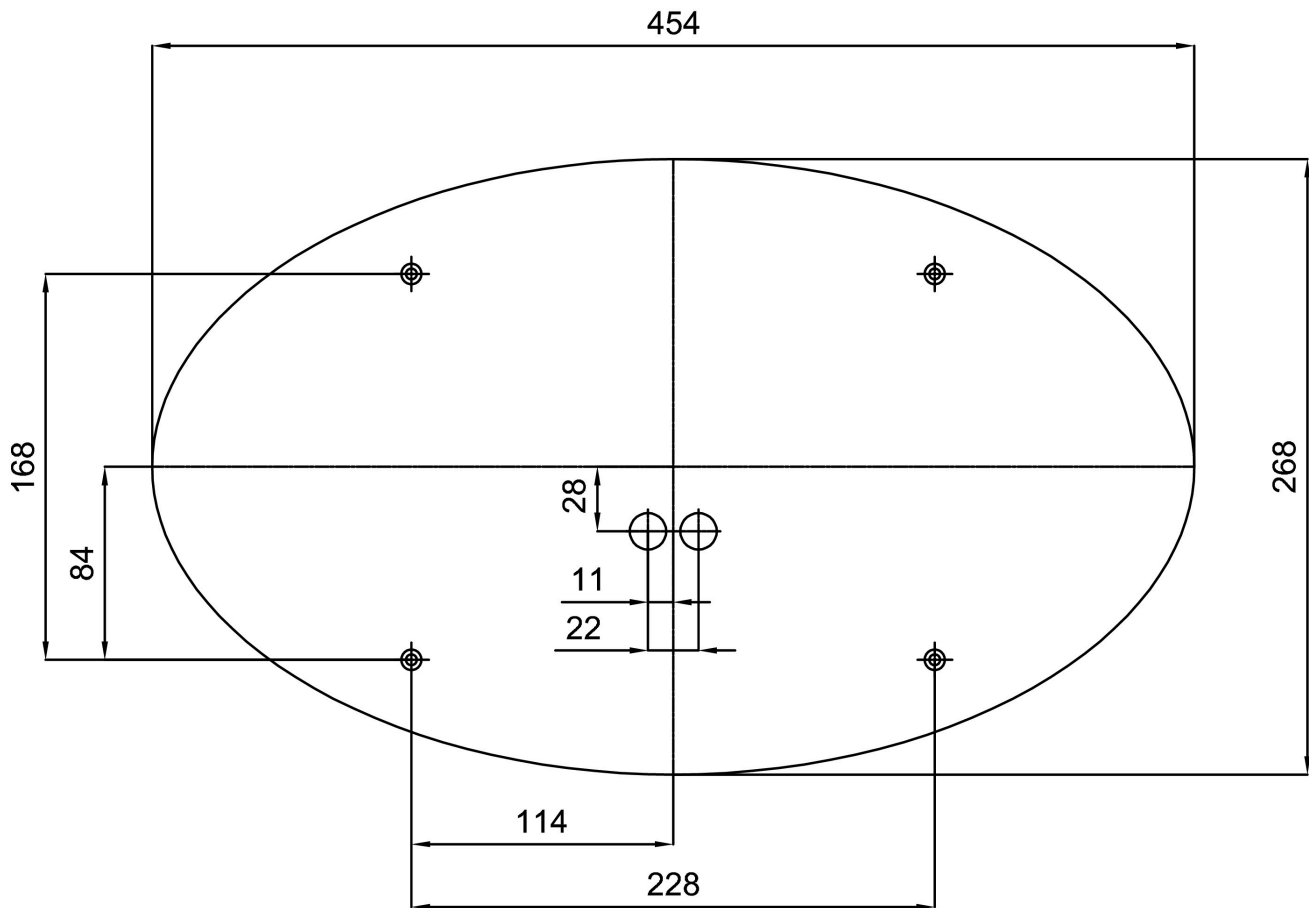

## Technical

Types of luminaires	Emergency combined
Mounting type	surface mounted
Base material	steel
Shade material	three-layer glass TRIPLEX OPAL
Base color	white Ral9003
Shade color	white
Holding the shade	folding system
Mounting location	ceiling/wall
Width	495 mm
Length	310 mm
Height	95 mm
mounting holes (diameter)	4xØ5mm
Installation wire (diameter)	2xØ16mm
Energy Class	D
Impact strength	IK01
Operating temperature	from 0°C to +30°C

## Installation dimensions: