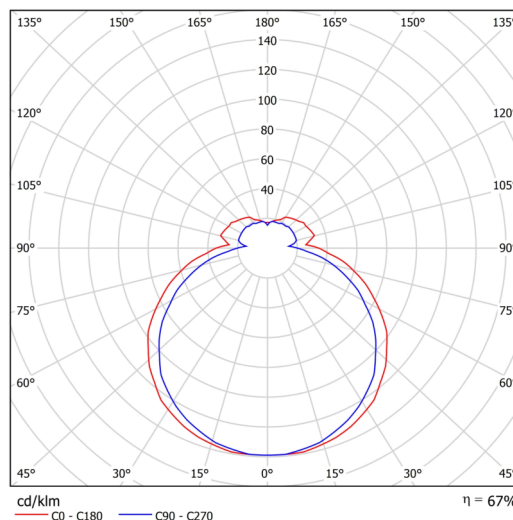

Luminous

Lum. flux of luminaire	2830 lm
Lum. flux of light source	4220 lm
Lum. flux of light source in emergency mode	150 lm
Luminaire efficacy	104 lm/W
Temperature	4000 K
Rated life time LED L80/B10	100000 hours
CRI	Ra80
MacAdam	3
Blue light hazard	Risk group 0