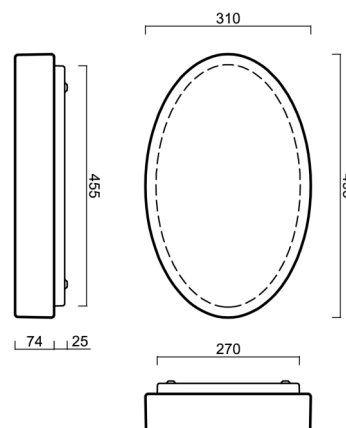

# GEMINI 2

Product code: GEM48698

Type: LED-1L48E700U48/208/NK1W 4K#

Short description of the luminaire: White surface-mounted LED light with emergency unit combined with TRIPLEX OPAL glass shade.

## Technical

Types of luminaires	Emergency combined
Mounting type	surface mounted
Base material	steel
Shade material	three-layer glass TRIPLEX OPAL
Base color	white Ral9003
Shade color	white
Holding the shade	folding system
Mounting location	ceiling/wall
Width	495 mm
Length	310 mm
Height	95 mm
mounting holes (diameter)	4xØ5mm
Installation wire (diameter)	2xØ16mm
Energy Class	D
Impact strength	IK01
Operating temperature	from 0°C to +30°C

## Installation dimensions:

## Lampshade

Product code	Name	Color	Description	Picture	Drawing
20108	208	white		