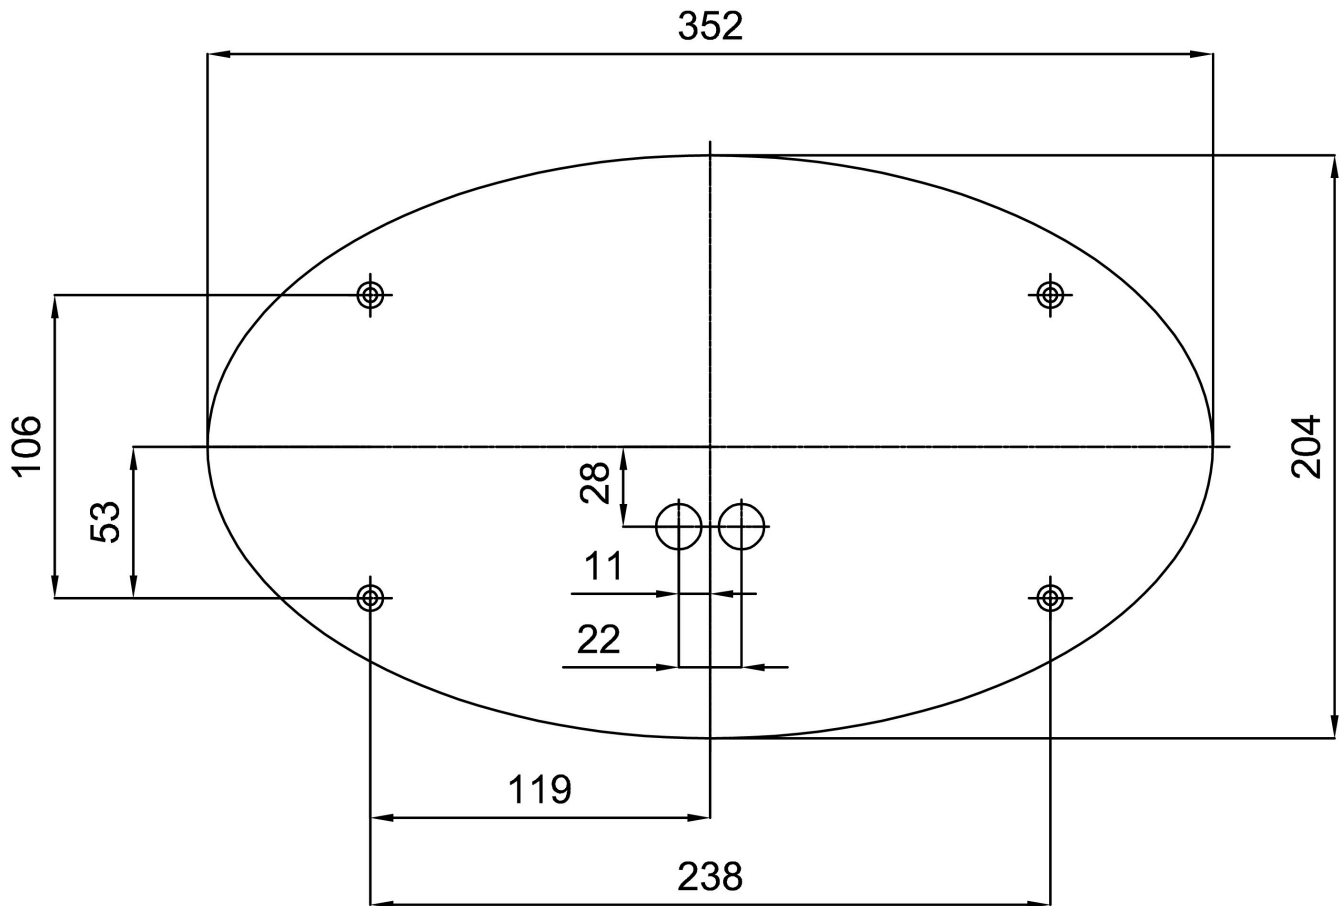

Technical

Types of luminaires	Emergency combined SELFTEST
Mounting type	surface mounted
Base material	steel
Shade material	three-layer glass TRIPLEX OPAL
Base color	white Ra9003
Shade color	white
Holding the shade	folding system
Mounting location	ceiling/wall
Width	385 mm
Length	235 mm
Height	95 mm
mounting holes (diameter)	4xØ5mm
Cable entrance	2xØ16mm
Energy Class	D
Impact strength	IK01
Operating temperature	from -20°C to +30°C

Eulum data for calculation programs are available at www.osmont.cz.

Logistic

EAN	8591728151508
Weight NTTO	2.9 Kg
Weight BTTO	3 Kg
Number of cartons	1 pcs
Package volume	0.01 m ³
Package 1 width	0.395 m
Package 1 length	0.25 m
Package 1 height	0.1 m
Warranty*	60 months

*The warranty for the batteries is valid for 12 months from the date of purchase.

Installation dimensions:

Additional assortment:

Lampshade

Product code	Name	Color	Description	Picture	Drawing
20107	207	white	příslušenství	