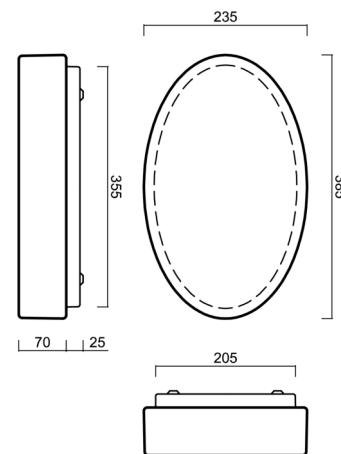

GEMINI 1

LED-1L47E700U47/207 NK3HST 4K#

WWW.OSMONT.CZ

GEMINI 1

Product code: GEM48699

Type: LED-1L47E700U47/207 NK3HST 4K#

Short description of the luminaire: White colour | ceiling or wall LED light with emergency backup combined (with Self-test) | TRIPLEX OPAL hand blown glass shade|

Technical

Types of luminaires	Emergency combined SELFTEST
Mounting type	surface mounted
Base material	steel
Shade material	three-layer glass TRIPLEX OPAL
Base color	white Ra9003
Shade color	white
Holding the shade	folding system
Mounting location	ceiling/wall
Width	385 mm
Length	235 mm
Height	95 mm
mounting holes (diameter)	4xØ5mm
Cable entrance	2xØ16mm
Energy Class	D
Impact strength	IK01
Operating temperature	from -20°C to +30°C

Eulum data for calculation programs are available at www.osmont.cz.

Logistic

EAN	8591728151508
Weight NTTO	2.9 Kg
Weight BTTO	3 Kg
Number of cartons	1 pcs
Package volume	0.01 m ³
Package 1 width	0.395 m
Package 1 length	0.25 m
Package 1 height	0.1 m
Warranty*	60 months

*The warranty for the batteries is valid for 12 months from the date of purchase.

Installation dimensions:

Additional assortment:

Lampshade

Product code	Name	Color	Description	Picture	Drawing
20107	207	white	příslušenství	