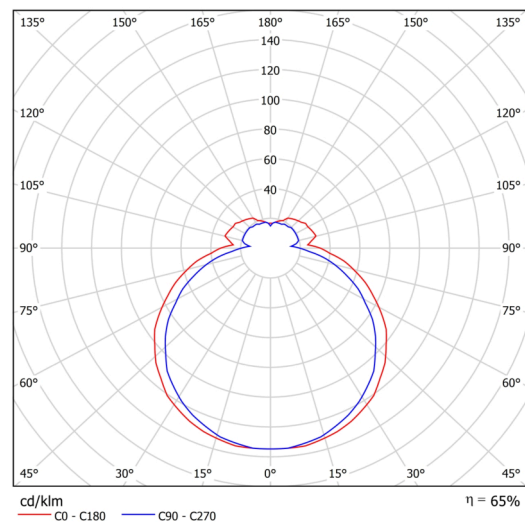

Luminous

Lum. flux of luminaire	1830 lm
Lum. flux of light source	2810 lm
Lum. flux of light source in emergency mode	200 lm
Temperature	4000 K
Rated life time LED L80/B10	100000 hours
CRI	Ra80
MacAdam	3
Blue light hazard	Risk group 0

Eulum data for calculation programs are available at www.osmont.cz.