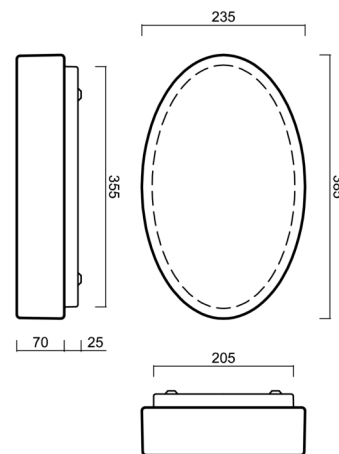

GEMINI 1

LED-1L47E700U47/207/NK1W 4K#

WWW.OSMONT.CZ

GEMINI 1

Product code: GEM48692

Type: LED-1L47E700U47/207/NK1W 4K#

Short description of the luminaire: White surface-mounted LED light with emergency unit combined with TRIPLEX OPAL glass shade.

Technical

Types of luminaires	Emergency combined
Mounting type	surface mounted
Base material	steel
Shade material	three-layer glass TRIPLEX OPAL
Base color	white Ral9003
Shade color	white
Holding the shade	folding system
Mounting location	ceiling/wall
Width	385 mm
Length	235 mm
Height	95 mm
mounting holes (diameter)	4xØ5mm
Installation wire (diameter)	2xØ16mm
Energy Class	D
Impact strength	IK01
Operating temperature	from 0°C to +30°C

TECHNICAL SHEET

Eulum data for calculation programs are available at www.osmont.cz.

Logistic

EAN	8591728121488
Weight NTTO	2.9 Kg
Weight BTTO	3 Kg
Number of cartons	1 pcs
Package volume	0.01 m ³
Package 1 width	0.25 m
Package 1 length	0.395 m
Package 1 height	0.1 m
Warranty*	60 months

*The warranty for the batteries is valid for 12 months from the date of purchase.

Installation dimensions:

Additional assortment:

Lampshade

Product code	Name	Color	Description	Picture	Drawing
20107	207	white		