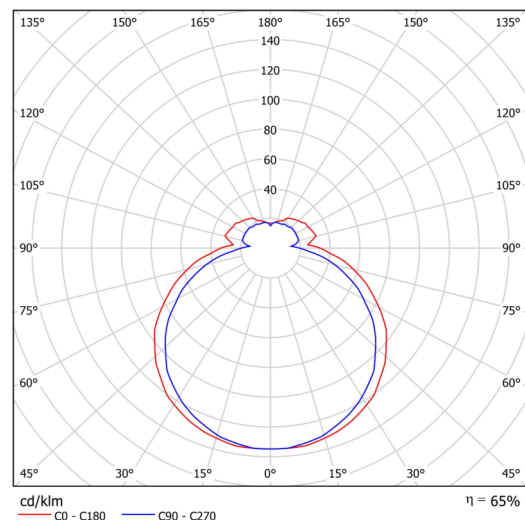

Luminous

Lum. flux of luminaire	1830 lm
Lum. flux of light source	2810 lm
Lum. flux of light source in emergency mode	150 lm
Luminaire efficacy	101 lm/W
Temperature	4000 K
Rated life time LED L80/B10	100000 hours
CRI	Ra80
MacAdam	3
Blue light hazard	Risk group 0