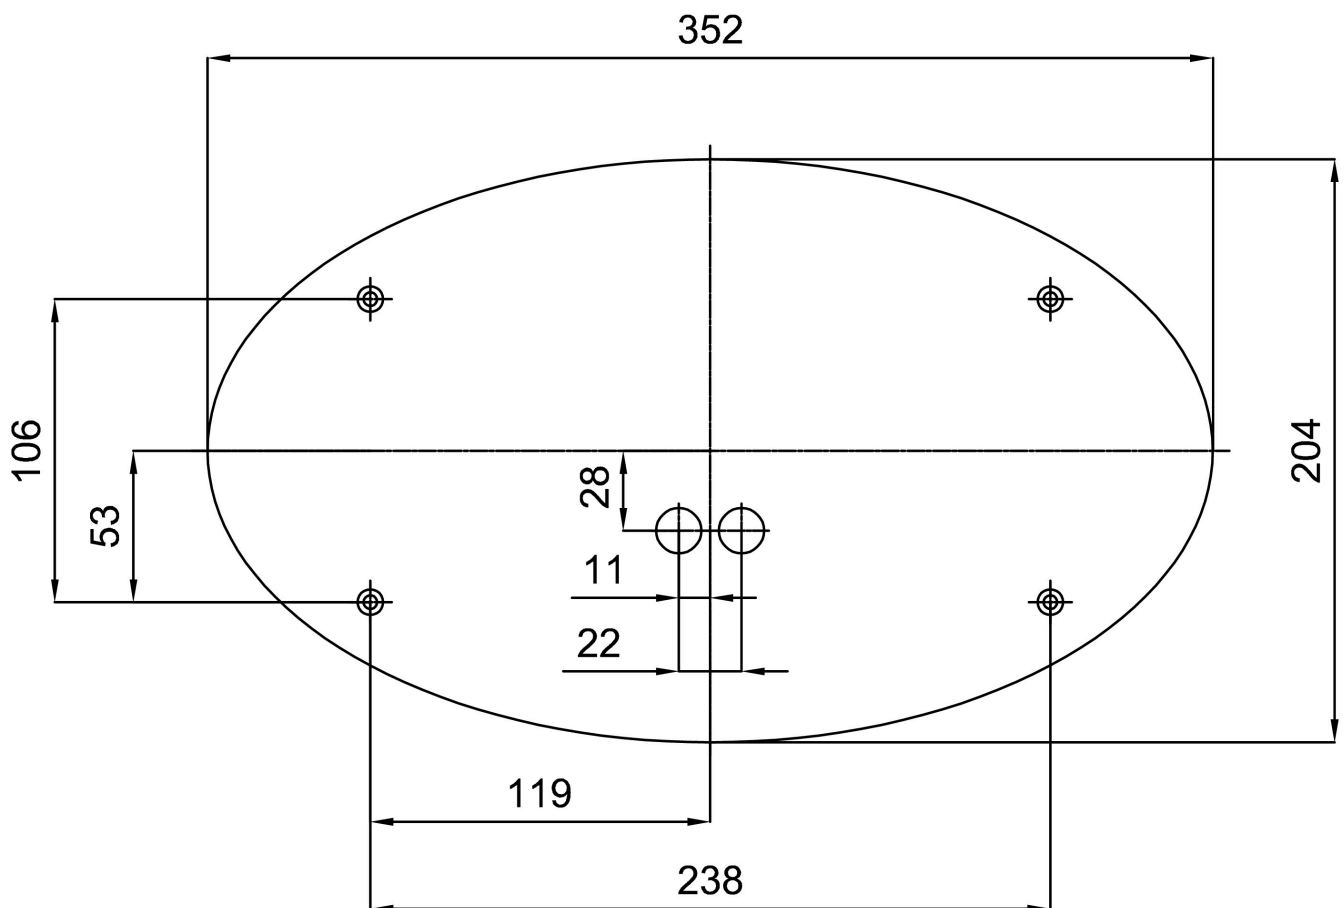

Technical

Types of luminaires	Emergency combined
Mounting type	surface mounted
Base material	steel
Shade material	three-layer glass TRIPLEX OPAL
Base color	white Ral9003
Shade color	white
Holding the shade	folding system
Mounting location	ceiling/wall
Width	385 mm
Length	235 mm
Height	95 mm
mounting holes (diameter)	4xØ5mm
Installation wire (diameter)	2xØ16mm
Energy Class	D
Impact strength	IK01
Operating temperature	from 0°C to +30°C

TECHNICAL SHEET

Eulum data for calculation programs are available at www.osmont.cz.

Logistic

EAN	8591728121488
Weight NTTO	2.9 Kg
Weight BTTO	3 Kg
Number of cartons	1 pcs
Package volume	0.01 m ³
Package 1 width	0.25 m
Package 1 length	0.395 m
Package 1 height	0.1 m
Warranty*	60 months

*The warranty for the batteries is valid for 12 months from the date of purchase.

Installation dimensions:

Additional assortment:

Lampshade

Product code	Name	Color	Description	Picture	Drawing
20107	207	white		