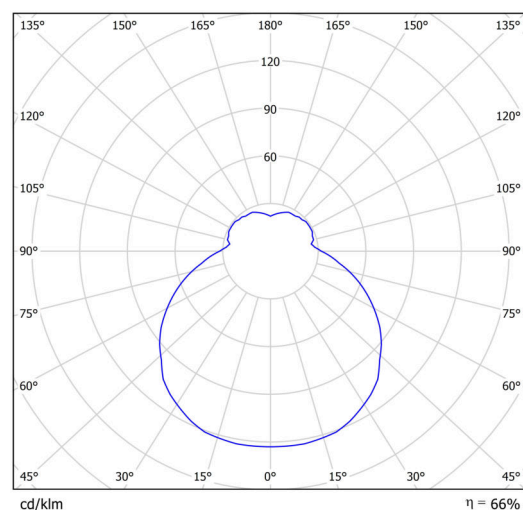

ERIS V3

Product code: ERI67636

Type: LED-1L16E500KV88/413 DALI 4K#

Short description of the luminaire: White semi-recessed LED light DALI with TRIPLEX OPAL glass shade.

Technical

Types of luminaires	Dimmable
Mounting type	semi-recessed
Base material	steel
Shade material	three-layer glass TRIPLEX OPAL
Base color	white Ral9003
Shade color	white
Holding the shade	folding system
Mounting location	ceiling/wall
Width	445 mm
Length	445 mm
Height	110 mm
Diameter	ø 445 mm
mounting holes (diameter)	none
Installation wire (diameter)	2xØ16mm
Energy Class	D
Impact strength	IK01
Operating temperature	from -20°C to +30°C

Electric

Power consumption	24 W
Ingress Protection	IP44
Socket	LED modul
terminal block	snap terminal block
Automatic circuit breaker type B10A	18 pcs
Automatic circuit breaker type B16A	28 pcs
Automatic circuit breaker type C10A	30 pcs
Automatic circuit breaker type C16A	46 pcs

Luminous

Lum. flux of luminaire	2580 lm
Lum. flux of light source	3910 lm
Luminaire efficacy	107 lm/W
Temperature	4000 K
Rated life time LED L80/B10	100000 hours
CRI	Ra80
MacAdam	3
Blue light hazard	Risk group 0

Eulum data for calculation programs are available at www.osmont.cz.