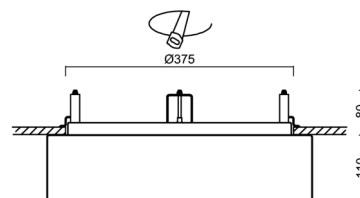

ERIS V3

Product code: ERI67636

Type: LED-1L16E500KV88/413 DALI 4K#

Short description of the luminaire: White semi-recessed LED light DALI with TRIPLEX OPAL glass shade.

Technical

Types of luminaires	Dimmable
Mounting type	semi-recessed
Base material	steel
Shade material	three-layer glass TRIPLEX OPAL
Base color	white Ral9003
Shade color	white
Holding the shade	folding system
Mounting location	ceiling/wall
Width	445 mm
Length	445 mm
Height	110 mm
Diameter	ø 445 mm
mounting holes (diameter)	none
Installation wire (diameter)	2xØ16mm
Energy Class	D
Impact strength	IK01
Operating temperature	from -20°C to +30°C

Electric

Power consumption	24 W
Ingress Protection	IP44
Socket	LED modul
terminal block	snap terminal block
Automatic circuit breaker type B10A	18 pcs
Automatic circuit breaker type B16A	28 pcs
Automatic circuit breaker type C10A	30 pcs
Automatic circuit breaker type C16A	46 pcs

Luminous

Lum. flux of luminaire	2580 lm
Lum. flux of light source	3910 lm
Luminaire efficacy	107 lm/W
Temperature	4000 K
Rated life time LED L80/B10	100000 hours
CRI	Ra80
MacAdam	3
Blue light hazard	Risk group 0

Eulum data for calculation programs are available at www.osmont.cz.