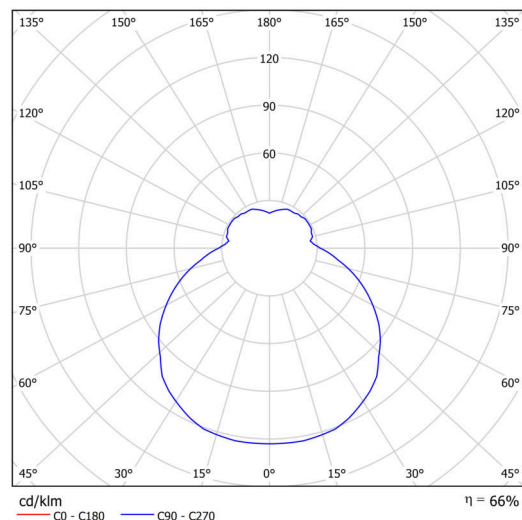

ERIS V3

Product code: ERI52176

Type: IN-32KV88/413*

Short description of the luminaire: White semi-recessed E27 light ON/OFF with TRIPLEX OPAL glass shade.

Technical

Types of luminaires	Classic on/off
Mounting type	semi-recessed
Base material	steel
Shade material	three-layer glass TRIPLEX OPAL
Base color	white Ral9003
Shade color	white
Holding the shade	folding system
Mounting location	ceiling/wall
Width	445 mm
Length	445 mm
Height	110 mm
Diameter	ø 445 mm
mounting holes (diameter)	none
Installation wire (diameter)	2xØ16mm
Impact strength	IK01
Operating temperature	from -20°C to +30°C

Electric

Voltage type	AC
AC voltage	220 - 240 V
Power consumption	3x25 W
Ingress Protection	IP44
Socket	E27
terminal block	snap terminal block

Luminous

Blue light hazard	Risk group 0

Eulum data for calculation programs are available at www.osmont.cz.