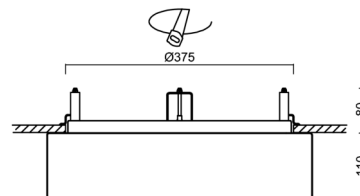

Types of luminaires	Classic on/off
Mounting type	semi-recessed
Base material	steel
Shade material	three-layer glass TRIPLEX OPAL
Base color	white Ral9003
Shade color	white
Holding the shade	folding system
Mounting location	ceiling/wall
Width	445 mm
Length	445 mm
Height	110 mm
Diameter	ø 445 mm
mounting holes (diameter)	none
Installation wire (diameter)	2xØ16mm
Impact strength	IK01
Operating temperature	from -20°C to +30°C

Eulum data for calculation programs are available at www.osmont.cz.

Logistic

EAN	8591728521769
Weight NTTO	5.4 Kg
Weight BTTO	5.9 Kg
Number of cartons	1 pcs
Package volume	0.049 m ³
Package 1 width	0.454 m
Package 1 length	0.454 m
Package 1 height	0.24 m
Warranty*	60 months