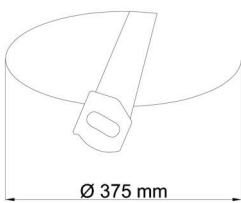

Logistic

EAN	8591728521769
Weight NTTO	5.4 Kg
Weight BTTO	5.9 Kg
Number of cartons	1 pcs
Package volume	0.049 m³
Package 1 width	0.454 m
Package 1 length	0.454 m
Package 1 height	0.24 m
Warranty*	60 months

*The warranty for the batteries is valid for 12 months from the date of purchase.

Installation dimensions: