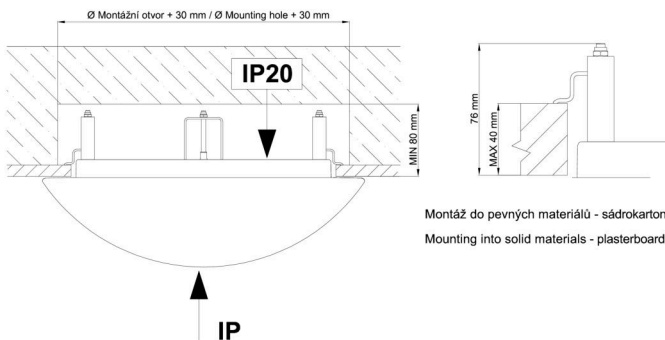

Types of luminaires	Classic on/off
Mounting type	semi-recessed
Base material	steel
Shade material	three-layer glass TRIPLEX OPAL
Base color	white Ral9003
Shade color	white
Holding the shade	folding system
Mounting location	ceiling/wall
Width	445 mm
Length	445 mm
Height	110 mm
Diameter	ø 445 mm
mounting holes (diameter)	none
Installation wire (diameter)	2xØ16mm
Impact strength	IK01
Operating temperature	from -20°C to +30°C

Eulum data for calculation programs are available at www.osmont.cz.

Logistic

EAN	8591728521769
Weight NTTO	5.4 Kg
Weight BTTO	5.9 Kg
Number of cartons	1 pcs
Package volume	0.049 m ³
Package 1 width	0.454 m
Package 1 length	0.454 m
Package 1 height	0.24 m
Warranty*	60 months

*The warranty for the batteries is valid for 12 months from the date of purchase.

Installation dimensions:

Svítlidlo nesmí být z horní strany zakryto izolací.
Luminaire must not be covered with insulating matting.

Rozměry dutiny pro vestavné svítidlo [mm]:
Dimensions of cavity for recessed luminaire [mm]:

Additional assortment:

Lampshade

Product code	Name	Color	Description	Picture	Drawing
20124	413	white			