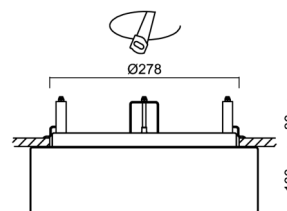

Technical

Types of luminaires	Classic on/off
Mounting type	semi-recessed
Base material	steel
Shade material	three-layer glass TRIPLEX OPAL
Base color	white Ral9003
Shade color	white
Holding the shade	folding system
Mounting location	ceiling/wall
Width	340 mm
Length	340 mm
Height	100 mm
Diameter	Ø 340 mm
mounting holes (diameter)	none
Installation wire (diameter)	2xØ16mm
Energy Class	D
Impact strength	IK01
Operating temperature	from -20°C to +30°C

Rozměry dutiny pro vestavné světlo [mm]:
Dimensions of cavity for recessed luminaire [mm]:

Montáž do pevných materiálů - sádkarton, dřevo.
Mounting into solid materials - plasterboard, wood.

Additional assortment: