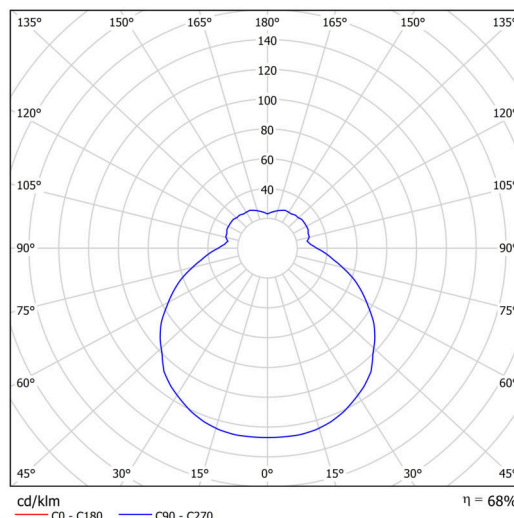

Luminous

Lum. flux of luminaire	1910 lm
Lum. flux of light source	2810 lm
Luminaire efficacy	106 lm/W
Temperature	4000 K
Rated life time LED L80/B10	100000 hours
CRI	Ra80
MacAdam	3
Blue light hazard	Risk group 0