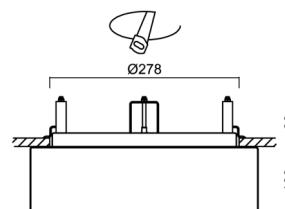

## Technical

Types of luminaires	Dimmable
Mounting type	semi-recessed
Base material	steel
Shade material	three-layer glass TRIPLEX OPAL
Base color	white Ral9003
Shade color	white
Holding the shade	folding system
Mounting location	ceiling/wall
Width	340 mm
Length	340 mm
Height	100 mm
Diameter	ø 340 mm
mounting holes (diameter)	none
Installation wire (diameter)	2xø16mm
Energy Class	D
Impact strength	IK01
Operating temperature	from -20°C to +30°C