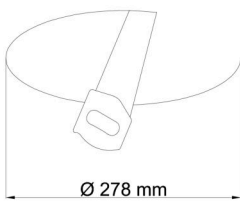

Logistic

EAN	8591728119171
Weight NTTO	3.35 Kg
Weight BTTO	3.55 Kg
Number of cartons	1 pcs
Package volume	0.034 m³
Package 1 width	0.382 m
Package 1 length	0.382 m
Package 1 height	0.234 m
Warranty*	60 months

*The warranty for the batteries is valid for 12 months from the date of purchase.

Installation dimensions: