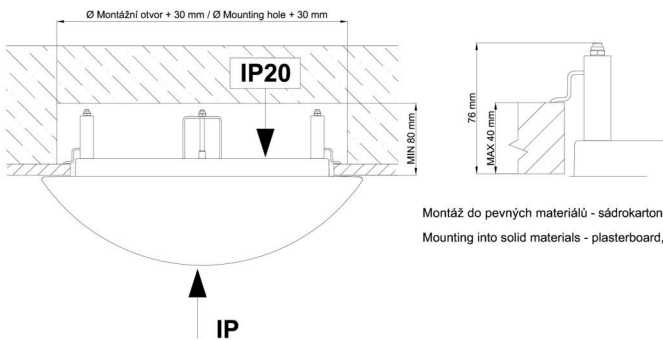

## Technical

Types of luminaires	Dimmable
Mounting type	semi-recessed
Base material	steel
Shade material	three-layer glass TRIPLEX OPAL
Base color	white Ral9003
Shade color	white
Holding the shade	folding system
Mounting location	ceiling/wall
Width	340 mm
Length	340 mm
Height	100 mm
Diameter	ø 340 mm
mounting holes (diameter)	none
Installation wire (diameter)	2xø16mm
Energy Class	D
Impact strength	IK01
Operating temperature	from -20°C to +30°C

Eulum data for calculation programs are available at [www.osmont.cz](http://www.osmont.cz).

Logistic

EAN	8591728119171
Weight NTTO	3.35 Kg
Weight BTTO	3.55 Kg
Number of cartons	1 pcs
Package volume	0.034 m <sup>3</sup>
Package 1 width	0.382 m
Package 1 length	0.382 m
Package 1 height	0.234 m
Warranty*	60 months

\*The warranty for the batteries is valid for 12 months from the date of purchase.

Installation dimensions:

Svítlidlo nesmí být z horní strany zakryto izolací.  
Luminaire must not be covered with insulating matting.

Rozměry dutiny pro vestavné svítidlo [mm]:  
Dimensions of cavity for recessed luminaire [mm]:

Montáž do pevných materiálů - sádkartón, dřevo.  
Mounting into solid materials - plasterboard, wood.

Additional assortment: