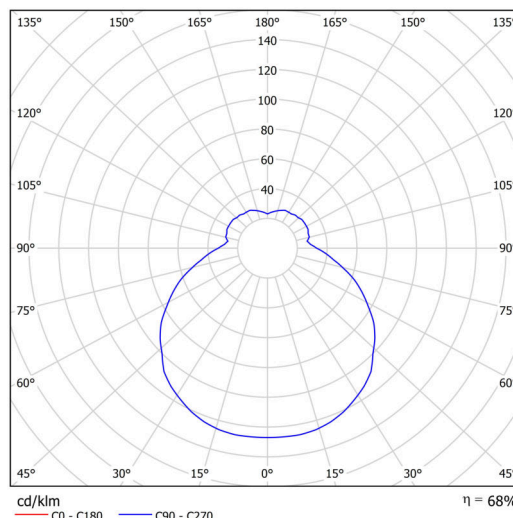

Luminous

Lum. flux of luminaire	1410 lm
Lum. flux of light source	2080 lm
Luminaire efficacy	108 lm/W
Temperature	4000 K
Rated life time LED L80/B10	100000 hours
CRI	Ra80
MacAdam	3
Blue light hazard	Risk group 0