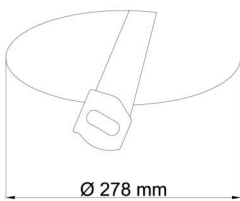

Logistic

EAN	8591728119157
Weight NTTO	3.35 Kg
Weight BTTO	3.55 Kg
Number of cartons	1 pcs
Package volume	0.034 m³
Package 1 width	0.382 m
Package 1 length	0.382 m
Package 1 height	0.234 m
Warranty*	60 months

*The warranty for the batteries is valid for 12 months from the date of purchase.

Installation dimensions: