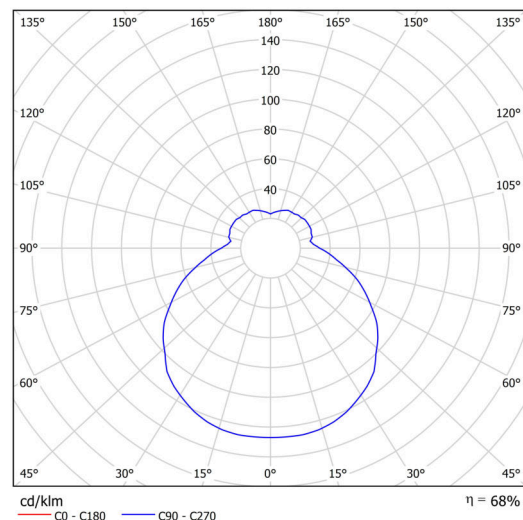

Luminous

Lum. flux of luminaire	1410 lm
Lum. flux of light source	2080 lm
Luminaire efficacy	108 lm/W
Temperature	4000 K
Rated life time LED L80/B10	100000 hours
CRI	Ra80
MacAdam	3
Blue light hazard	Risk group 0