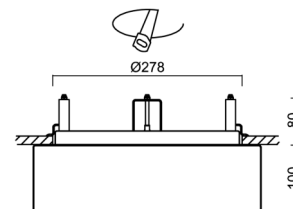

Technical

Types of luminaires	Classic on/off
Mounting type	semi-recessed
Base material	steel
Shade material	three-layer glass TRIPLEX OPAL
Base color	white Ral9003
Shade color	white
Holding the shade	folding system
Mounting location	ceiling/wall
Width	340 mm
Length	340 mm
Height	100 mm
Diameter	Ø 340 mm
mounting holes (diameter)	none
Installation wire (diameter)	2xØ16mm
Energy Class	D
Impact strength	IK01
Operating temperature	from -20°C to +30°C

Rozměry dutiny pro vestavné svítidlo [mm]:
Dimensions of cavity for recessed luminaire [mm]:

Montáž do pevných materiálů - sádkarton, dřevo.
Mounting into solid materials - plasterboard, wood.

Additional assortment: