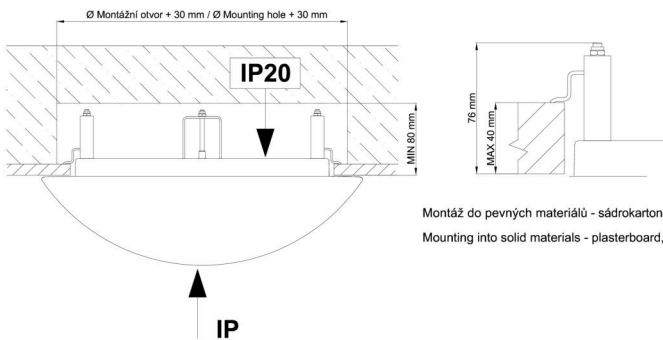

Technical

Types of luminaires	Classic on/off
Mounting type	semi-recessed
Base material	steel
Shade material	three-layer glass TRIPLEX OPAL
Base color	white Ral9003
Shade color	white
Holding the shade	folding system
Mounting location	ceiling/wall
Width	340 mm
Length	340 mm
Height	100 mm
Diameter	Ø 340 mm
mounting holes (diameter)	none
Installation wire (diameter)	2xØ16mm
Energy Class	D
Impact strength	IK01
Operating temperature	from -20°C to +30°C

*The warranty for the batteries is valid for 12 months from the date of purchase.

Installation dimensions:

Svítlidlo nesmí být z horní strany zakryto izolací.
Luminaire must not be covered with insulating matting.

Rozměry dutiny pro vestavné svítidlo [mm]:
Dimensions of cavity for recessed luminaire [mm]:

Montáž do pevných materiálů - sádkarton, dřevo.
Mounting into solid materials - plasterboard, wood.

Additional assortment: