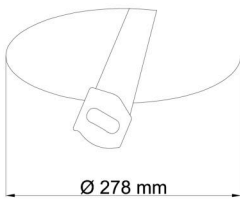

Logistic

EAN	8591728099435
Weight NTTO	3.4 Kg
Weight BTTO	3.7 Kg
Number of cartons	1 pcs
Package volume	0.034 m³
Package 1 width	0.382 m
Package 1 length	0.382 m
Package 1 height	0.234 m
Warranty*	60 months

*The warranty for the batteries is valid for 12 months from the date of purchase.

Installation dimensions: