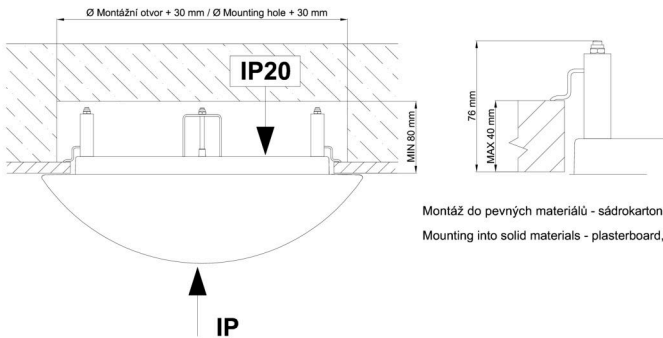

## Technical

Types of luminaires	Sensor
Mounting type	semi-recessed
Base material	steel
Shade material	three-layer glass TRIPLEX OPAL
Base color	white Ral9003
Shade color	white
Holding the shade	folding system
Mounting location	ceiling/wall
Width	340 mm
Length	340 mm
Height	100 mm
Diameter	Ø 340 mm
mounting holes (diameter)	none
Installation wire (diameter)	2xØ16mm
Energy Class	D
Impact strength	IK01
Operating temperature	from -20°C to +30°C

Eulum data for calculation programs are available at [www.osmont.cz](http://www.osmont.cz).

Logistic

EAN	8591728099435
Weight NTTO	3.4 Kg
Weight BTTO	3.7 Kg
Number of cartons	1 pcs
Package volume	0.034 m <sup>3</sup>
Package 1 width	0.382 m
Package 1 length	0.382 m
Package 1 height	0.234 m
Warranty*	60 months

\*The warranty for the batteries is valid for 12 months from the date of purchase.

Installation dimensions:

Svítlidlo nesmí být z horní strany zakryto izolací.  
Luminaire must not be covered with insulating matting.

Rozměry dutiny pro vestavné svítidlo [mm]:  
Dimensions of cavity for recessed luminaire [mm]:

Montáž do pevných materiálů - sádkarton, dřevo.  
Mounting into solid materials - plasterboard, wood.

Additional assortment: