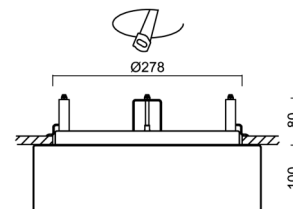

## Technical

Types of luminaires	Sensor
Mounting type	semi-recessed
Base material	steel
Shade material	three-layer glass TRIPLEX OPAL
Base color	white Ral9003
Shade color	white
Holding the shade	folding system
Mounting location	ceiling/wall
Width	340 mm
Length	340 mm
Height	100 mm
Diameter	Ø 340 mm
mounting holes (diameter)	none
Installation wire (diameter)	2xØ16mm
Energy Class	D
Impact strength	IK01
Operating temperature	from -20°C to +30°C

Rozměry dutiny pro vestavné svítidlo [mm]:  
Dimensions of cavity for recessed luminaire [mm]:

Montáž do pevných materiálů - sádkarton, dřevo.  
Mounting into solid materials - plasterboard, wood.

Additional assortment: