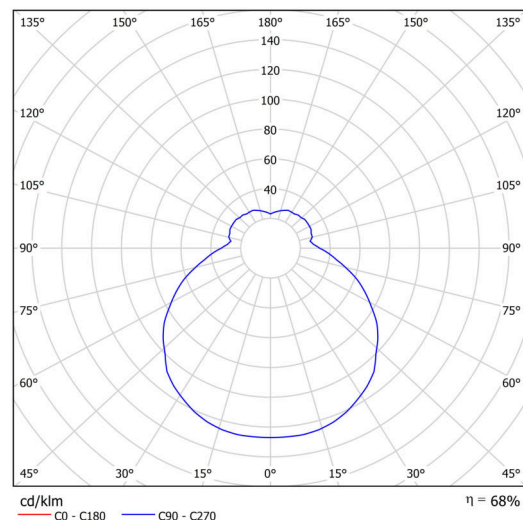

Luminous

Lum. flux of luminaire	1360 lm
Lum. flux of light source	2000 lm
Luminaire efficacy	104 lm/W
Temperature	3000 K
Rated life time LED L80/B10	100000 hours
CRI	Ra80
MacAdam	3
Blue light hazard	Risk group 0