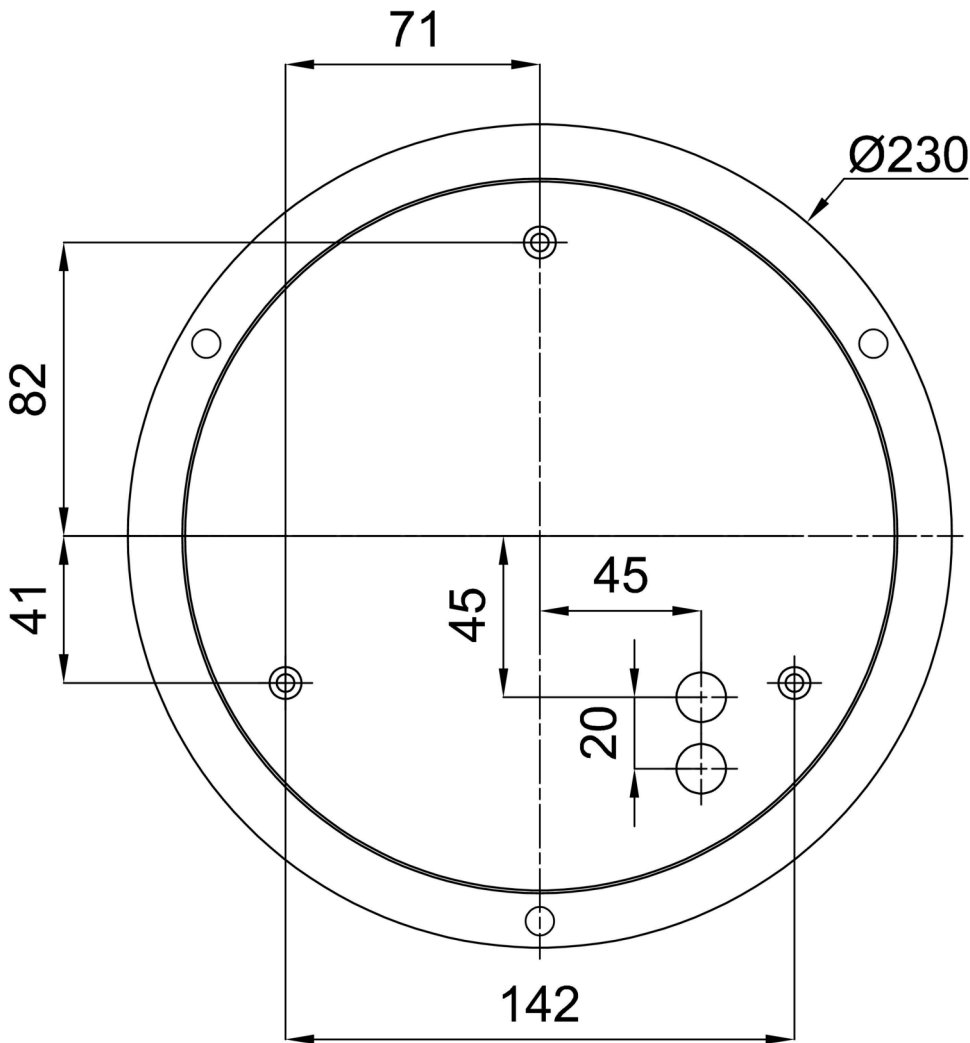

## Technical

Types of luminaires	Dimmable
Mounting type	Suspended - SELV wire (cableless)
Base material	steel
Shade material	three-layer glass TRIPLEX OPAL
Base color	black Ral9005
Shade color	white
Holding the shade	folding system
Mounting location	ceiling
Width	540 mm
Length	540 mm
Height	145 mm
Diameter	ø 540 mm
Hinge length	1000 mm
mounting holes (diameter)	3xø5mm
Installation wire (diameter)	2xø16mm
Energy Class	D
Impact strength	IK01

Eulum data for calculation programs are available at [www.osmont.cz](http://www.osmont.cz).

Logistic

EAN	8591728120009
Weight NTTO	9.25 Kg
Weight BTTO	10.05 Kg
Number of cartons	1 pcs
Package volume	0.086 m <sup>3</sup>
Package 1 width	0.6 m
Package 1 length	0.6 m
Package 1 height	0.24 m
Warranty*	60 months

\*The warranty for the batteries is valid for 12 months from the date of purchase.

Installation dimensions:

Additional assortment:

Lampshade

Product code	Name	Color	Description	Picture	Drawing
20125	414	white		