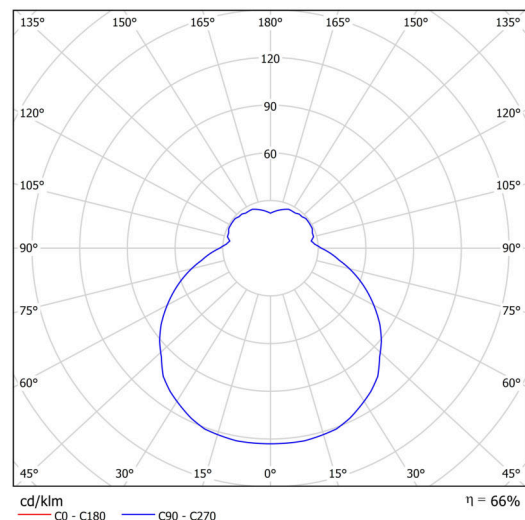

Luminous

Lum. flux of luminaire	3800 lm
Lum. flux of light source	5850 lm
Luminaire efficacy	108 lm/W
Temperature	4000 K
Rated life time LED L80/B10	100000 hours
CRI	Ra80
MacAdam	3
Blue light hazard	Risk group 0