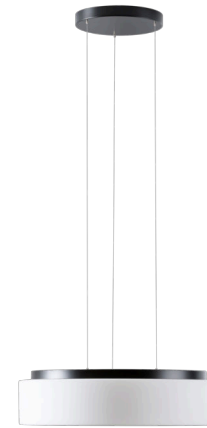

# ERIS LE4

Product code: ERI67909

Type: LED-1L23E700ZLE910/414/L100 C DALI 4K##

Short description of the luminaire: Black pendant LED light DALI with TRIPLEX OPAL glass shade.

## Technical

Types of luminaires	Dimmable
Mounting type	Suspended - SELV wire (cableless)
Base material	steel
Shade material	three-layer glass TRIPLEX OPAL
Base color	black Ral9005
Shade color	white
Holding the shade	folding system
Mounting location	ceiling
Width	540 mm
Length	540 mm
Height	145 mm
Diameter	ø 540 mm
Hinge length	1000 mm
mounting holes (diameter)	3xø5mm
Installation wire (diameter)	2xø16mm
Energy Class	D
Impact strength	IK01