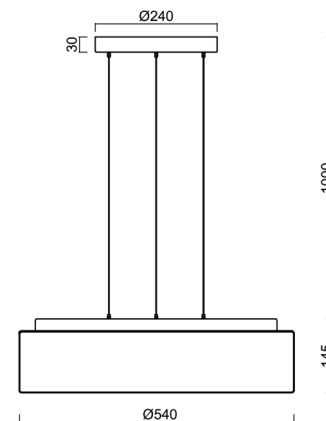

## Technical

Types of luminaires	Dimmable
Mounting type	Suspended - SELV wire (cableless)
Base material	steel
Shade material	three-layer glass TRIPLEX OPAL
Base color	black Ral9005
Shade color	white
Holding the shade	folding system
Mounting location	ceiling
Width	540 mm
Length	540 mm
Height	145 mm
Diameter	ø 540 mm
Hinge length	1000 mm
mounting holes (diameter)	3xø5mm
Installation wire (diameter)	2xø16mm
Energy Class	D
Impact strength	IK01

\*The warranty for the batteries is valid for 12 months from the date of purchase.

Installation dimensions:

Additional assortment:

Lampshade

Product code	Name	Color	Description	Picture	Drawing
20125	414	white		