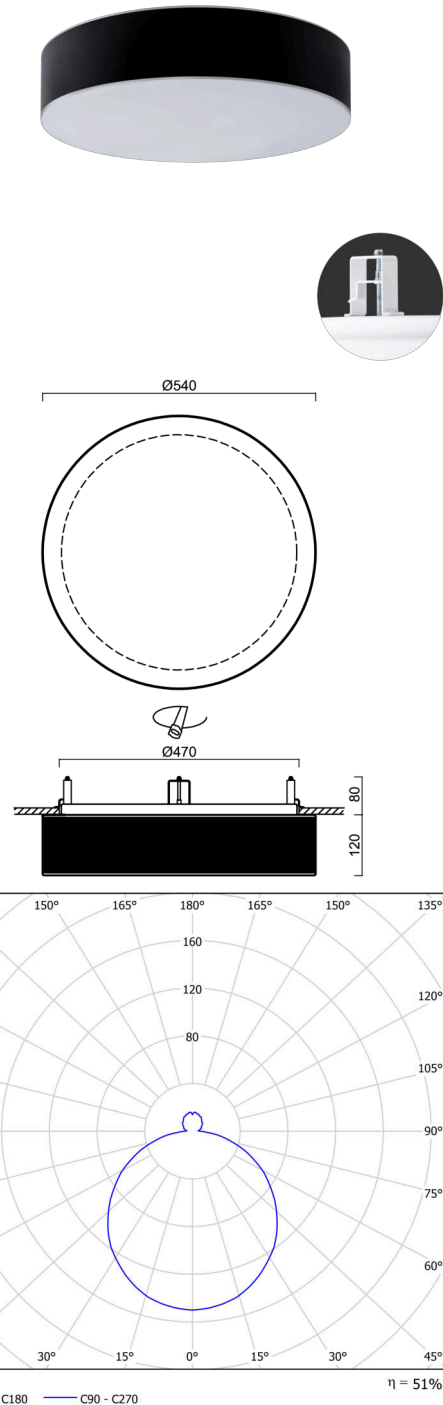

## ERIS CV4

---

LED-1L23EMP1050KV910/414C/NK1W 4K##

[WWW.OSMONT.CZ](http://WWW.OSMONT.CZ)

# ERIS CV4

Product code: ERI67666

Type: LED-1L23EMP1050KV910/414C/NK1W 4K##

Short description of the luminaire: White semi-recessed LED light with emergency unit combined with TRIPLEX OPAL glass shadewith black decorative stripe.

## Technical

Types of luminaires	Emergency combined
Mounting type	semi-recessed
Base material	steel
Shade material	three-layer glass TRIPLEX OPAL
Base color	white Ral9003
Shade color	white - black
Holding the shade	folding system
Mounting location	ceiling/wall
Width	540 mm
Length	540 mm
Height	120 mm
Diameter	ø 540 mm
mounting holes (diameter)	none
Installation wire (diameter)	2xØ16mm
Energy Class	D
Impact strength	IK01
Operating temperature	from 0°C to +30°C

## Luminous

Lum. flux of luminaire	4220 lm
Lum. flux of light source	8430 lm
Lum. flux of light source in emergency mode	150 lm
Luminaire efficacy	78 lm/W
Temperature	4000 K
Rated life time LED L80/B10	100000 hours
CRI	Ra80
MacAdam	3