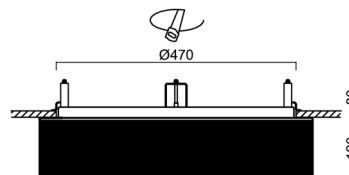

ERIS CV4

Product code: ERI67661

Type: LED-1L23EMP700KV910/414C 4K##

Short description of the luminaire: White semi-recessed LED light ON/OFF with TRIPLEX OPAL glass shade with black decorative stripe.

Technical

Types of luminaires	Classic on/off
Mounting type	semi-recessed
Base material	steel
Shade material	three-layer glass TRIPLEX OPAL
Base color	white Ral9003
Shade color	white - black
Holding the shade	folding system
Mounting location	ceiling/wall
Width	540 mm
Length	540 mm
Height	120 mm
Diameter	ø 540 mm
mounting holes (diameter)	none
Installation wire (diameter)	2xØ16mm
Energy Class	D
Impact strength	IK01
Operating temperature	from -20°C to +30°C

Electric

Power consumption	35 W
Ingress Protection	IP44
Socket	LED modul
terminal block	snap terminal block
Automatic circuit breaker type B10A	37 pcs
Automatic circuit breaker type B16A	59 pcs
Automatic circuit breaker type C10A	37 pcs
Automatic circuit breaker type C16A	59 pcs

Luminous

Lum. flux of luminaire	2930 lm
Lum. flux of light source	5850 lm
Luminaire efficacy	83 lm/W
Temperature	4000 K
Rated life time LED L80/B10	100000 hours
CRI	Ra80
MacAdam	3
Blue light hazard	Risk group 0

Eulum data for calculation programs are available at www.osmont.cz.