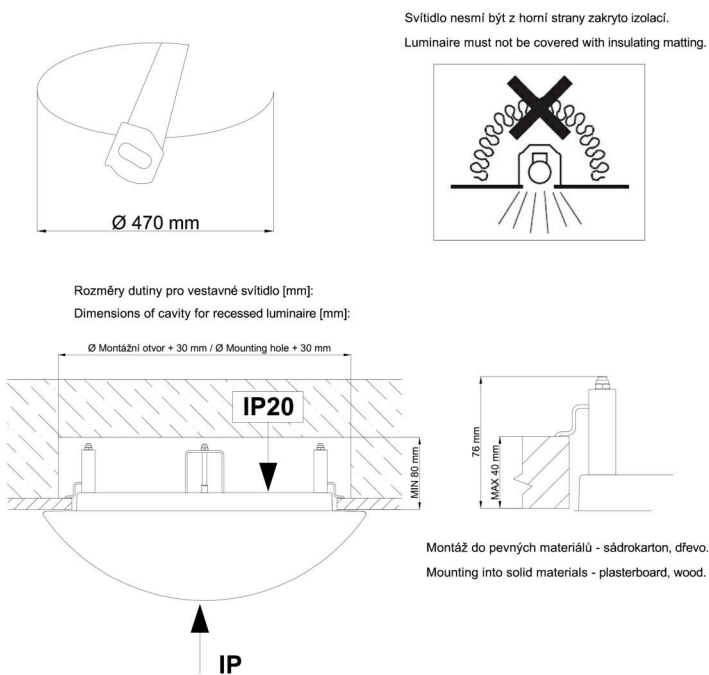

## Technical

Types of luminaires	Classic on/off
Mounting type	semi-recessed
Base material	steel
Shade material	three-layer glass TRIPLEX OPAL
Base color	white Ral9003
Shade color	white - black
Holding the shade	folding system
Mounting location	ceiling/wall
Width	540 mm
Length	540 mm
Height	120 mm
Diameter	ø 540 mm
mounting holes (diameter)	none
Installation wire (diameter)	2xØ16mm
Energy Class	D
Impact strength	IK01
Operating temperature	from -20°C to +30°C

# TECHNICAL SHEET

## Multipower

Possibility of output adjustment by the user (DIP switch on the current source).

I [mA]	700	600	500	400	
[%]	100	86	71	57	

## Installation dimensions: