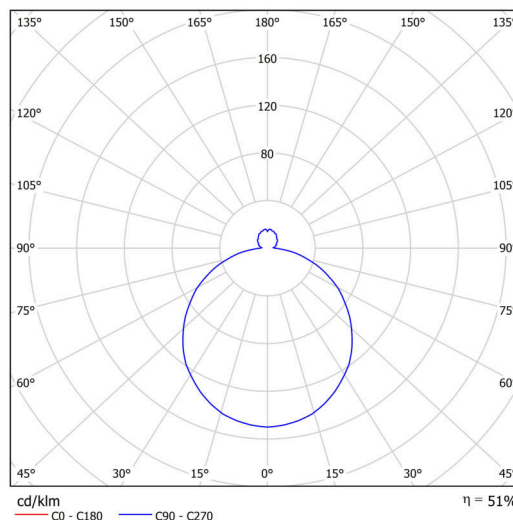

ERIS CV4

Product code: ERI67661

Type: LED-1L23EMP700KV910/414C 4K##

Short description of the luminaire: White semi-recessed LED light ON/OFF with TRIPLEX OPAL glass shade with black decorative stripe.

Technical

Types of luminaires	Classic on/off
Mounting type	semi-recessed
Base material	steel
Shade material	three-layer glass TRIPLEX OPAL
Base color	white Ral9003
Shade color	white - black
Holding the shade	folding system
Mounting location	ceiling/wall
Width	540 mm
Length	540 mm
Height	120 mm
Diameter	ø 540 mm
mounting holes (diameter)	none
Installation wire (diameter)	2xØ16mm
Energy Class	D
Impact strength	IK01
Operating temperature	from -20°C to +30°C

Electric

Power consumption	35 W
Ingress Protection	IP44
Socket	LED modul
terminal block	snap terminal block
Automatic circuit breaker type B10A	37 pcs
Automatic circuit breaker type B16A	59 pcs
Automatic circuit breaker type C10A	37 pcs
Automatic circuit breaker type C16A	59 pcs

Luminous

Lum. flux of luminaire	2930 lm
Lum. flux of light source	5850 lm
Luminaire efficacy	83 lm/W
Temperature	4000 K
Rated life time LED L80/B10	100000 hours
CRI	Ra80
MacAdam	3
Blue light hazard	Risk group 0

Eulum data for calculation programs are available at www.osmont.cz.