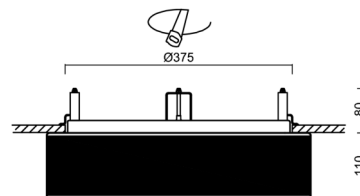

## Technical

Types of luminaires	Emergency combined
Mounting type	semi-recessed
Base material	steel
Shade material	three-layer glass TRIPLEX OPAL
Base color	white Ral9003
Shade color	white - black
Holding the shade	folding system
Mounting location	ceiling/wall
Width	445 mm
Length	445 mm
Height	110 mm
Diameter	ø 445 mm
mounting holes (diameter)	none
Installation wire (diameter)	2xØ16mm
Energy Class	D
Impact strength	IK01
Operating temperature	from 0°C to +30°C