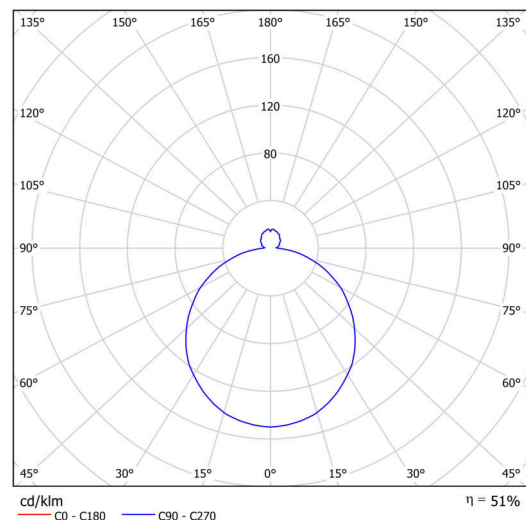

Luminous

Lum. flux of luminaire	2640 lm
Lum. flux of light source	5270 lm
Lum. flux of light source in emergency mode	150 lm
Luminaire efficacy	77 lm/W
Temperature	4000 K
Rated life time LED L80/B10	100000 hours
CRI	Ra80
MacAdam	3