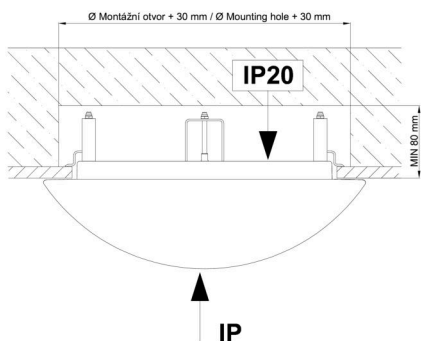

Eulum data for calculation programs are available at

Logistic

|                   |                      |
|-------------------|----------------------|
| EAN               | 8591728119577        |
| Weight NTTO       | 5.9 Kg               |
| Weight BTTO       | 6.4 Kg               |
| Number of cartons | 1 pcs                |
| Package volume    | 0.049 m <sup>3</sup> |
| Package 1 width   | 0.454 m              |
| Package 1 length  | 0.454 m              |
| Package 1 height  | 0.24 m               |
| Warranty*         | 60 months            |

Rozměry dutiny pro vestavné svítidlo [mm]:  
Dimensions of cavity for recessed luminaire [mm]:

Montáž do pevných materiálů - sádkarton, dřevo.  
Mounting into solid materials - plasterboard, wood.