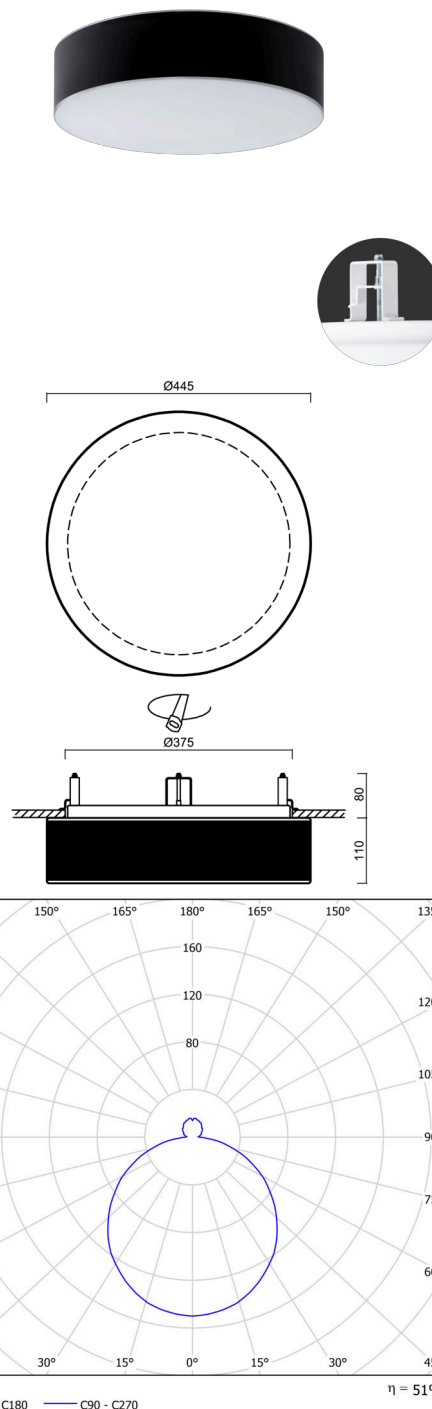

# ERIS CV3

Product code: ERI67652

Type: LED-1L16E700KV88/413C HF CORR 4K#

Short description of the luminaire: White semi-recessed LED light with CORRIDOR function with TRIPLEX OPAL glass shade with black decorative stripe.

## Technical

|                              |                                |
|------------------------------|--------------------------------|
| Types of luminaires          | Corridor                       |
| Mounting type                | semi-recessed                  |
| Base material                | steel                          |
| Shade material               | three-layer glass TRIPLEX OPAL |
| Base color                   | white Ral9003                  |
| Shade color                  | white - black                  |
| Holding the shade            | folding system                 |
| Mounting location            | ceiling/wall                   |
| Width                        | 445 mm                         |
| Length                       | 445 mm                         |
| Height                       | 110 mm                         |
| Diameter                     | ø 445 mm                       |
| mounting holes (diameter)    | none                           |
| Installation wire (diameter) | 2xØ16mm                        |
| Energy Class                 | D                              |
| Impact strength              | IK01                           |
| Operating temperature        | from -20°C to +30°C            |

## Luminous

|                             |              |
|-----------------------------|--------------|
| Lum. flux of luminaire      | 2640 lm      |
| Lum. flux of light source   | 5270 lm      |
| Luminaire efficacy          | 77 lm/W      |
| Temperature                 | 4000 K       |
| Rated life time LED L80/B10 | 100000 hours |
| CRI                         | Ra80         |
| MacAdam                     | 3            |
| Blue light hazard           | Risk group 0 |